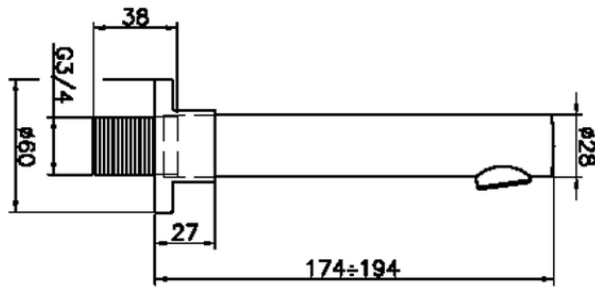

Filler spout SUITE_SU000240

SU000240

<https://en.huberitalia.com/filler-spout-suite-su000240>

2026-04-08