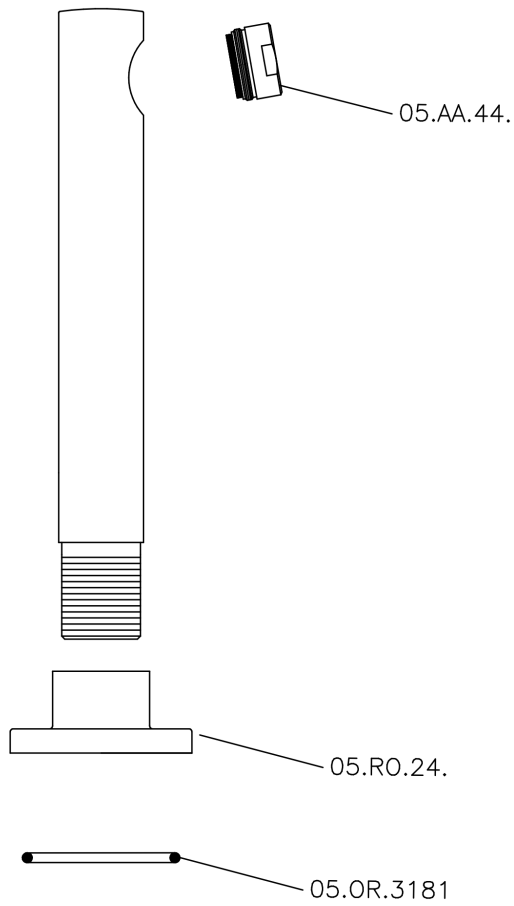

Filler spout SUITE_SU000240

SU000240

<https://en.huberitalia.com/filler-spout-suite-su000240>

2026-04-09