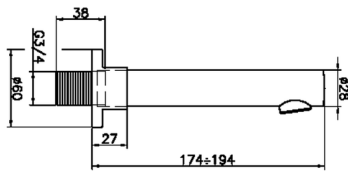

Filler spout SUITE_SU000240

MODEL **SU000240**

Filler spout, 194 mm length, 3/4" M connection

AVAILABLE FINISHINGS

- **21** 21 Chrome
- **40** 40 Matt Black
- **2F** 2F Brushed Nickel
- **2W** 2W Brushed Gold

CHARACTERISTICS