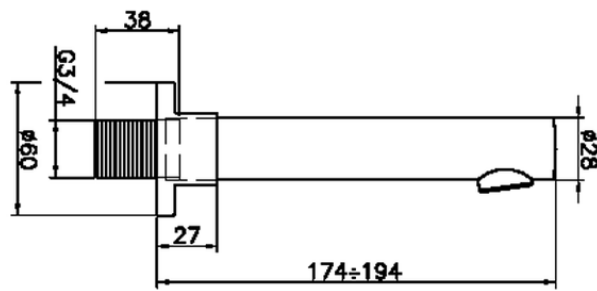

Filler spout SUITE_SU000240

SU000240

<https://en.huberitalia.com/filler-spout-suite-su000240>

2026-06-13