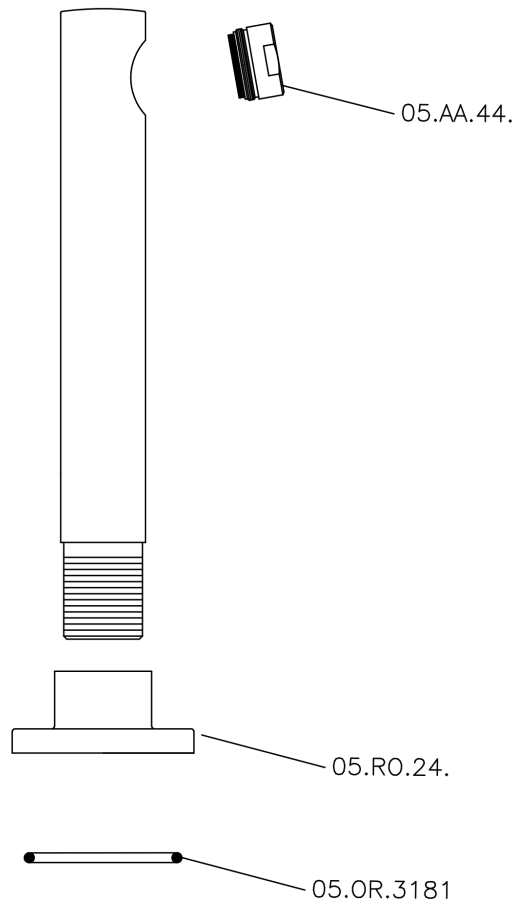

Filler spout SUITE_SU000240

SU000240

<https://en.huberitalia.com/filler-spout-suite-su000240>

2026-04-11