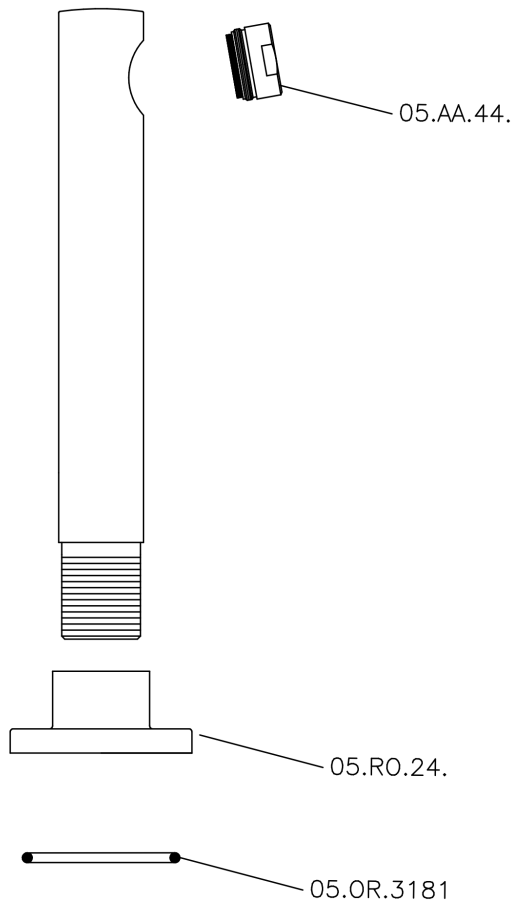

Filler spout SUITE_SU000240

SU000240

<https://en.huberitalia.com/filler-spout-suite-su000240>

2026-06-13