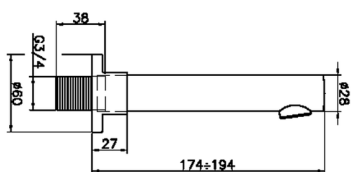

Filler spout SUITE_SU000240

MODEL **SU000240**

Filler spout, 194 mm length, 3/4" M connection

AVAILABLE FINISHINGS

-  **21** 21 Chrome
-  **40** 40 Matt Black
-  **2F** 2F Brushed Nickel
-  **2W** 2W Brushed Gold