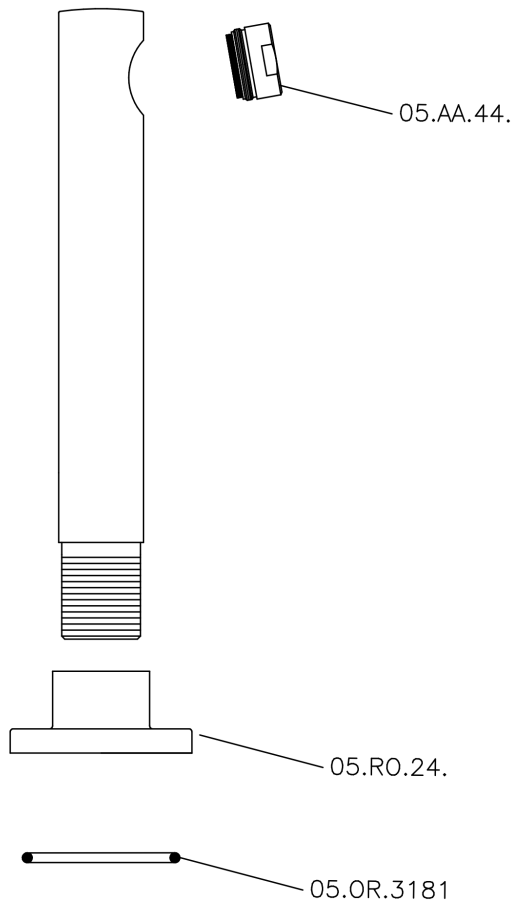

Filler spout SUITE_SU000240

MODEL **SU000240**

Filler spout, 194 mm length, 3/4" M connection

AVAILABLE FINISHINGS

-  **21** 21 Chrome
-  **40** 40 Matt Black
-  **2F** 2F Brushed Nickel
-  **2W** 2W Brushed Gold

CHARACTERISTICS

Filler spout SUITE_SU000240

SU000240

<https://en.huberitalia.com/filler-spout-suite-su000240>

2026-06-13