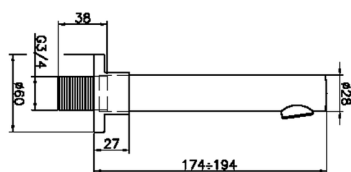

Filler spout SUITE_SU000240

MODEL **SU000240**

Filler spout, 194 mm length, 3/4" M connection

AVAILABLE FINISHINGS

- **21** 21 Chrome
- **40** 40 Matt Black
- **2F** 2F Brushed Nickel
- **2W** 2W Brushed Gold

CHARACTERISTICS