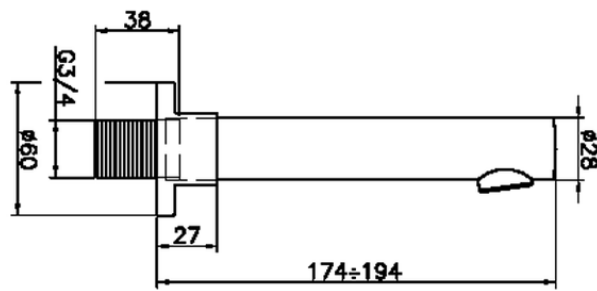

Filler spout SUITE_SU000240

SU000240

<https://en.huberitalia.com/filler-spout-suite-su000240>

2026-04-05