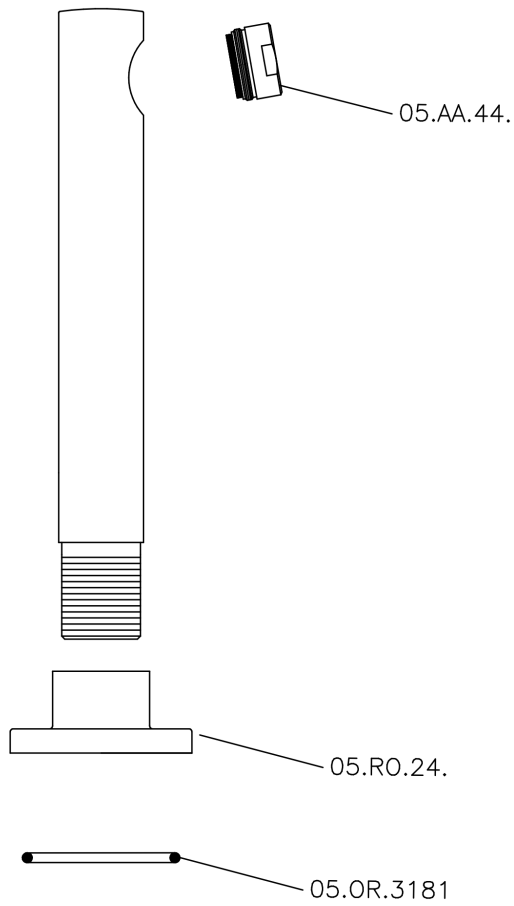

Filler spout SUITE_SU000240

SU000240

<https://en.huberitalia.com/filler-spout-suite-su000240>

2026-06-05