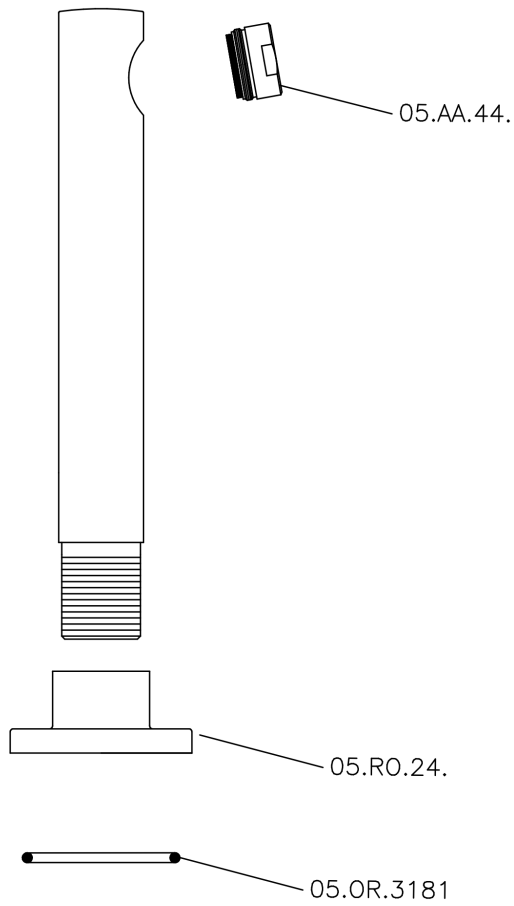

Filler spout SUITE_SU000240

SU000240

<https://en.huberitalia.com/filler-spout-suite-su000240>

2026-04-06