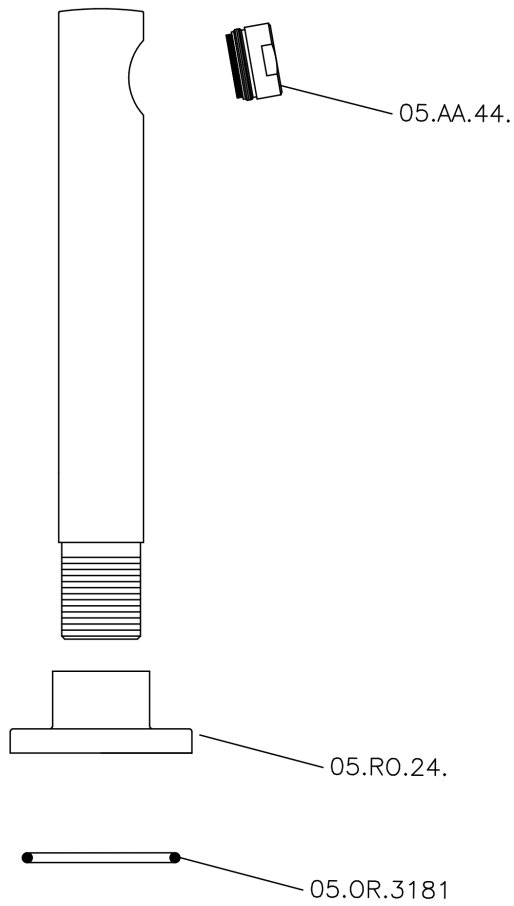

Filler spout SUITE_SU000240

SU000240

<https://en.huberitalia.com/filler-spout-suite-su000240>

2026-02-24