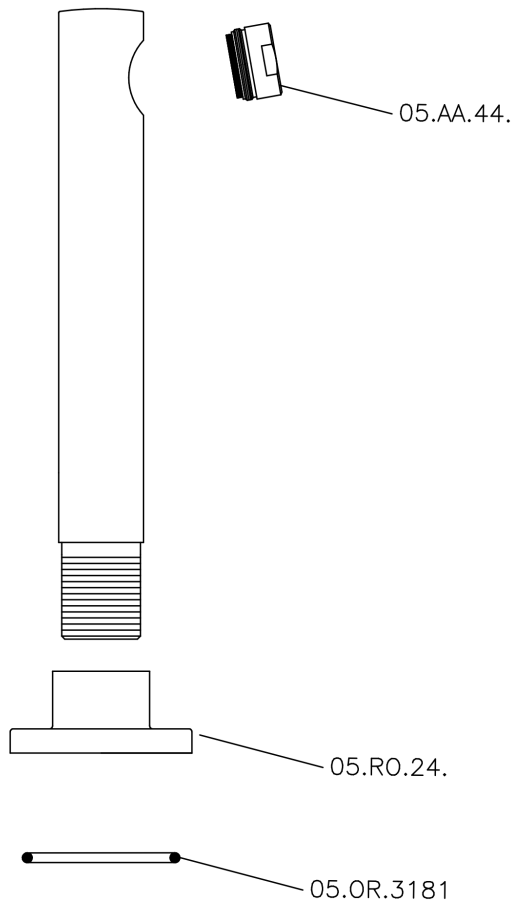

Filler spout SUITE_SU000240

MODEL **SU000240**

Filler spout, 194 mm length, 3/4" M connection

AVAILABLE FINISHINGS

-  **21** 21 Chrome
-  **40** 40 Matt Black
-  **2F** 2F Brushed Nickel
-  **2W** 2W Brushed Gold

CHARACTERISTICS

Filler spout SUITE_SU000240

SU000240

<https://en.huberitalia.com/filler-spout-suite-su000240>

2026-05-01