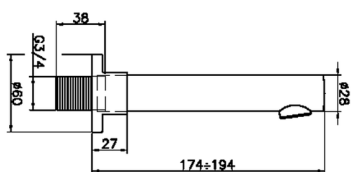

Filler spout SUITE_SU000240

MODEL **SU000240**

Filler spout, 194 mm length, 3/4" M connection

AVAILABLE FINISHINGS

-  **21** 21 Chrome
-  **40** 40 Matt Black
-  **2F** 2F Brushed Nickel
-  **2W** 2W Brushed Gold

CHARACTERISTICS

Filler spout SUITE_SU000240

SU000240

<https://en.huberitalia.com/filler-spout-suite-su000240>

2026-05-01