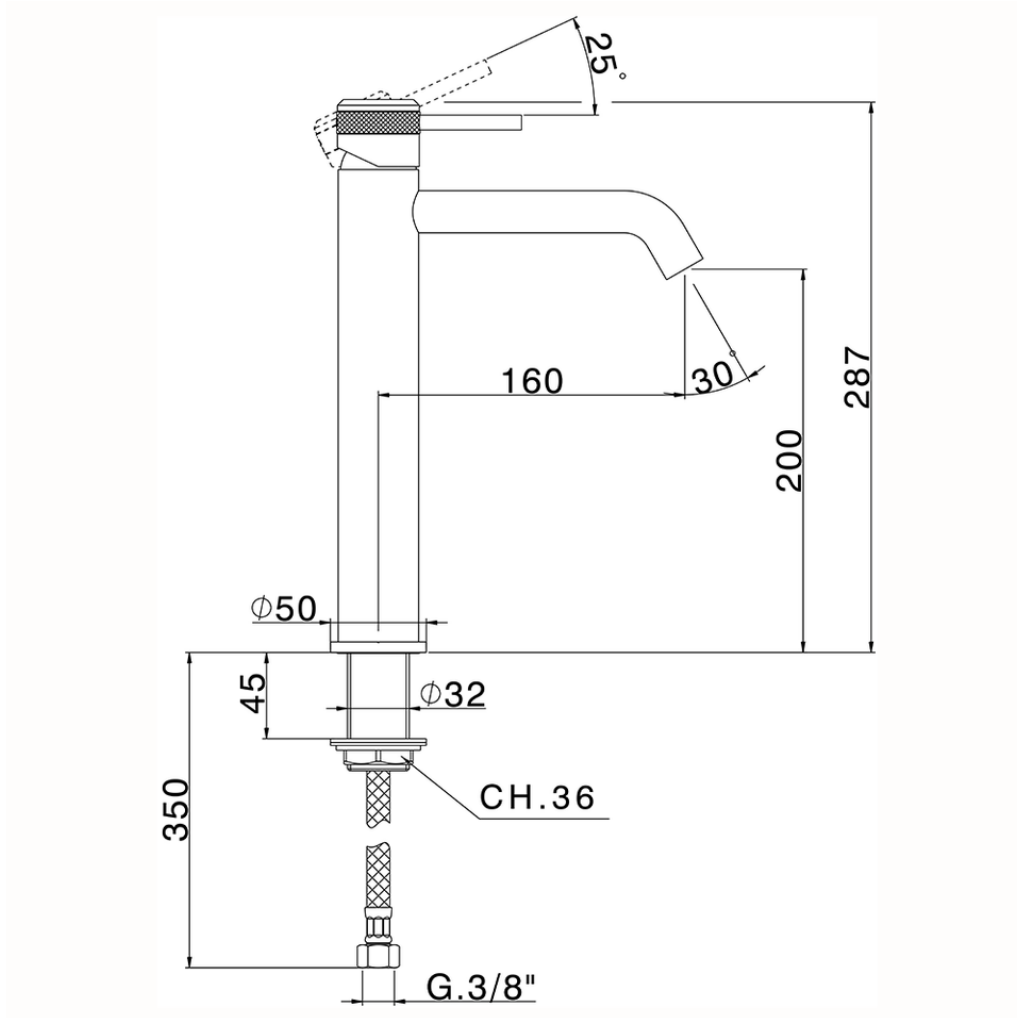

Single lever tall washbasin mixer CHRONOS_CR003540

CR003540

<https://en.huberitalia.com/single-lever-tall-washbasin-mixer-chronos-cr003540>

2024-12-04