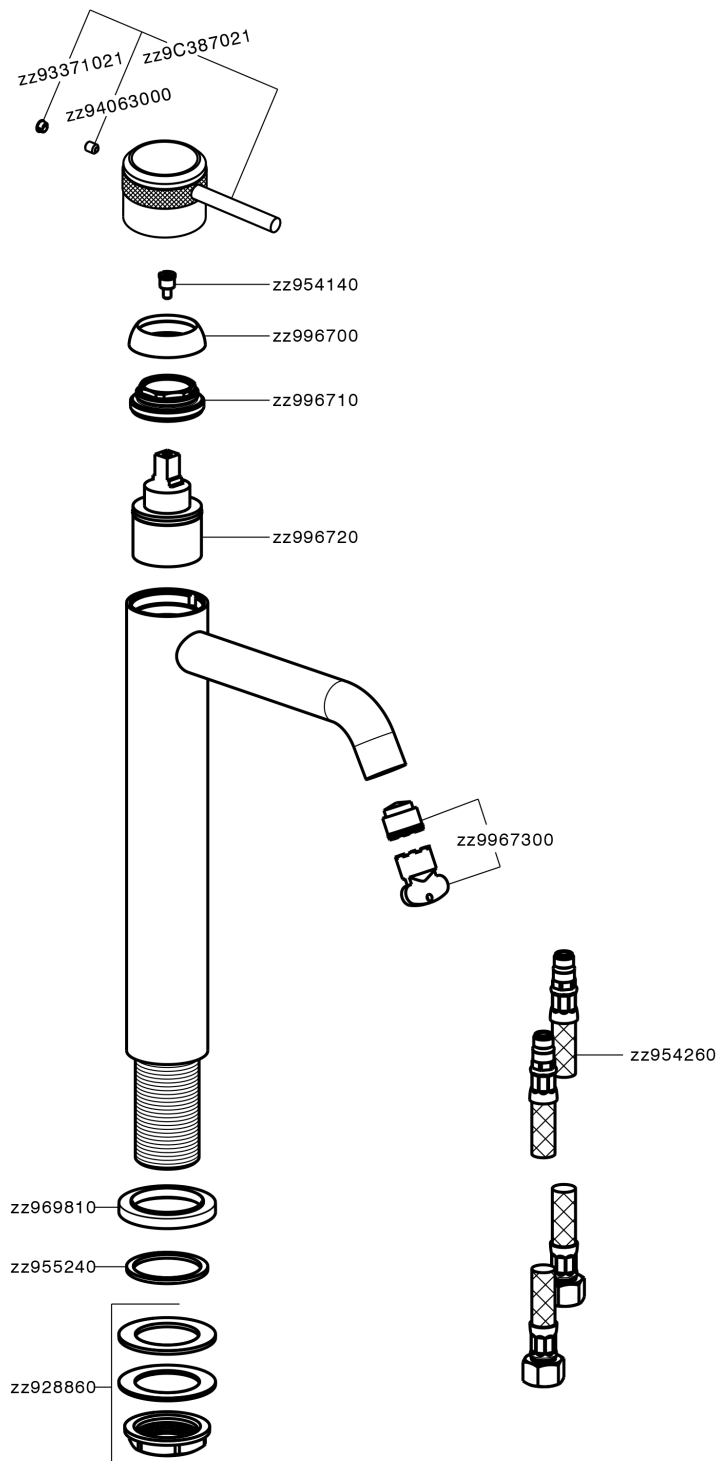

Single lever tall washbasin mixer CHRONOS_CR003540

CR003540

<https://en.huberitalia.com/single-lever-tall-washbasin-mixer-chronos-cr003540>

2024-12-04