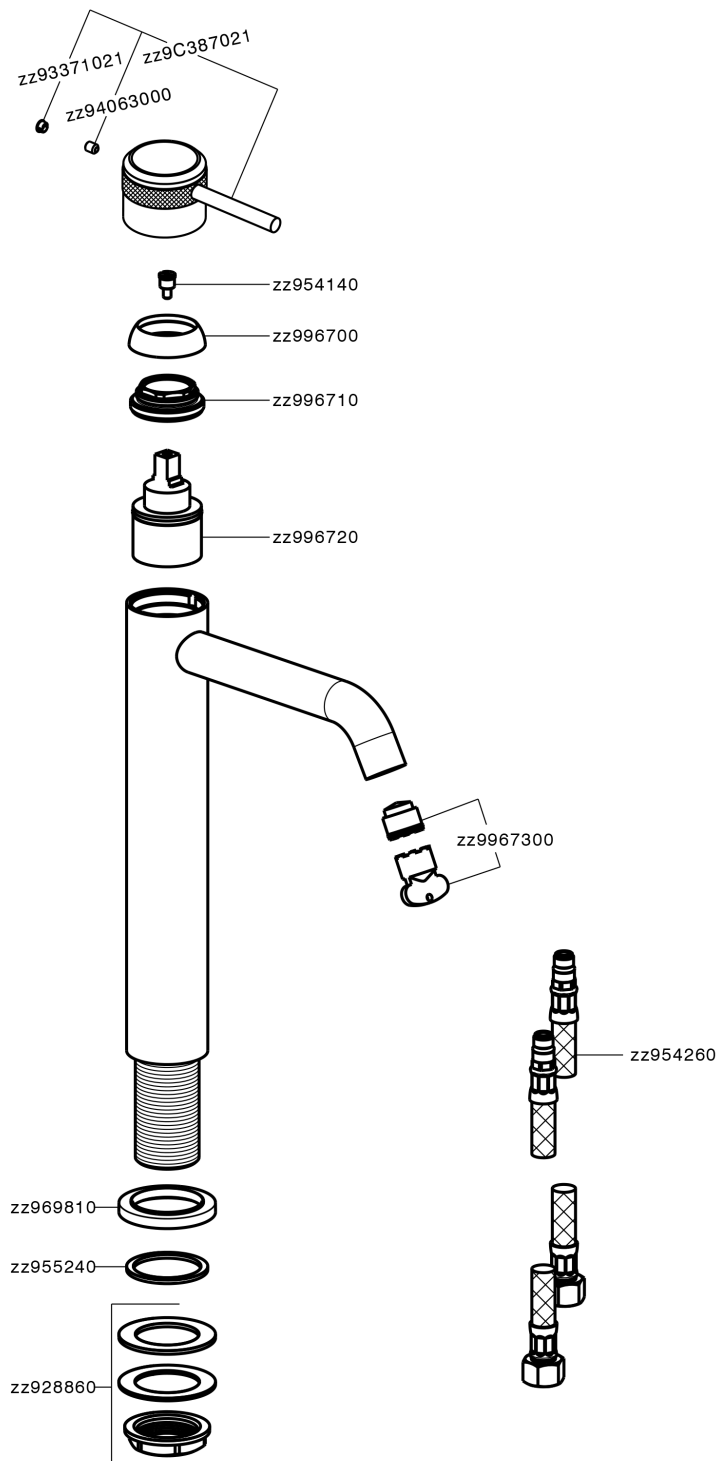

Single lever tall washbasin mixer CHRONOS_CR003540

MODEL **CR003540**

Single lever tall washbasin mixer, without automatic pop-up waste, G.3/8" stainless steel flexible hoses

AVAILABLE FINISHINGS

-  **21** 21 Chrome
-  **2F** 2F Brushed Nickel
-  **2Q** 2Q Black Titanium

CHARACTERISTICS

Cartridge Spare Parts **ZZ99672000**

35 mm Cartridge

EcoStop

EcoStop feature limits water flow to approximately 50% of maximum output with one point of resistance on setting. Push slightly past the middle stop only when full water output is required. This will save water up to 50%.

Single lever tall washbasin mixer CHRONOS_CR003540

CR003540

<https://en.huberitalia.com/single-lever-tall-washbasin-mixer-chronos-cr003540>

2024-12-04