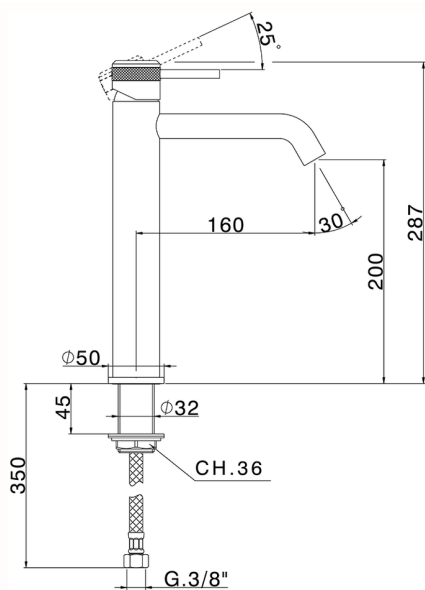

Single lever tall washbasin mixer CHRONOS_CR003540

MODEL **CR003540**

Single lever tall washbasin mixer, without automatic pop-up waste, G.3/8" stainless steel flexible hoses

AVAILABLE FINISHINGS

-  **21** 21 Chrome
-  **2F** 2F Brushed Nickel
-  **2Q** 2Q Black Titanium

CHARACTERISTICS

Cartridge Spare Parts **ZZ99672000**

35 mm Cartridge

EcoStop

EcoStop feature limits water flow to approximately 50% of maximum output with one point of resistance on setting. Push slightly past the middle stop only when full water output is required. This will save water up to 50%.

Single lever tall washbasin mixer CHRONOS_CR003540

CR003540

<https://en.huberitalia.com/single-lever-tall-washbasin-mixer-chronos-cr003540>

2024-12-04