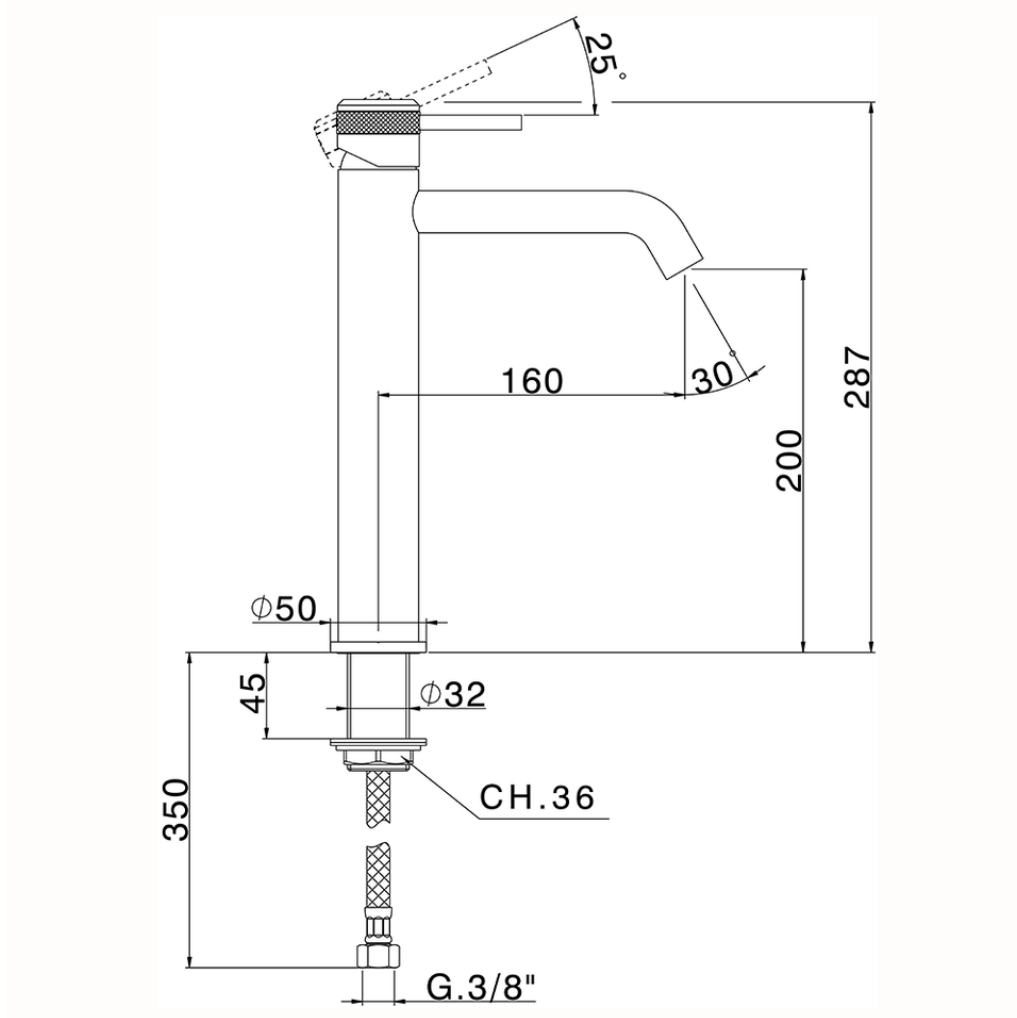

Single lever tall washbasin mixer CHRONOS\_CR003540

CR003540

<https://en.huberitalia.com/single-lever-tall-washbasin-mixer-chronos-cr003540>

2024-12-22