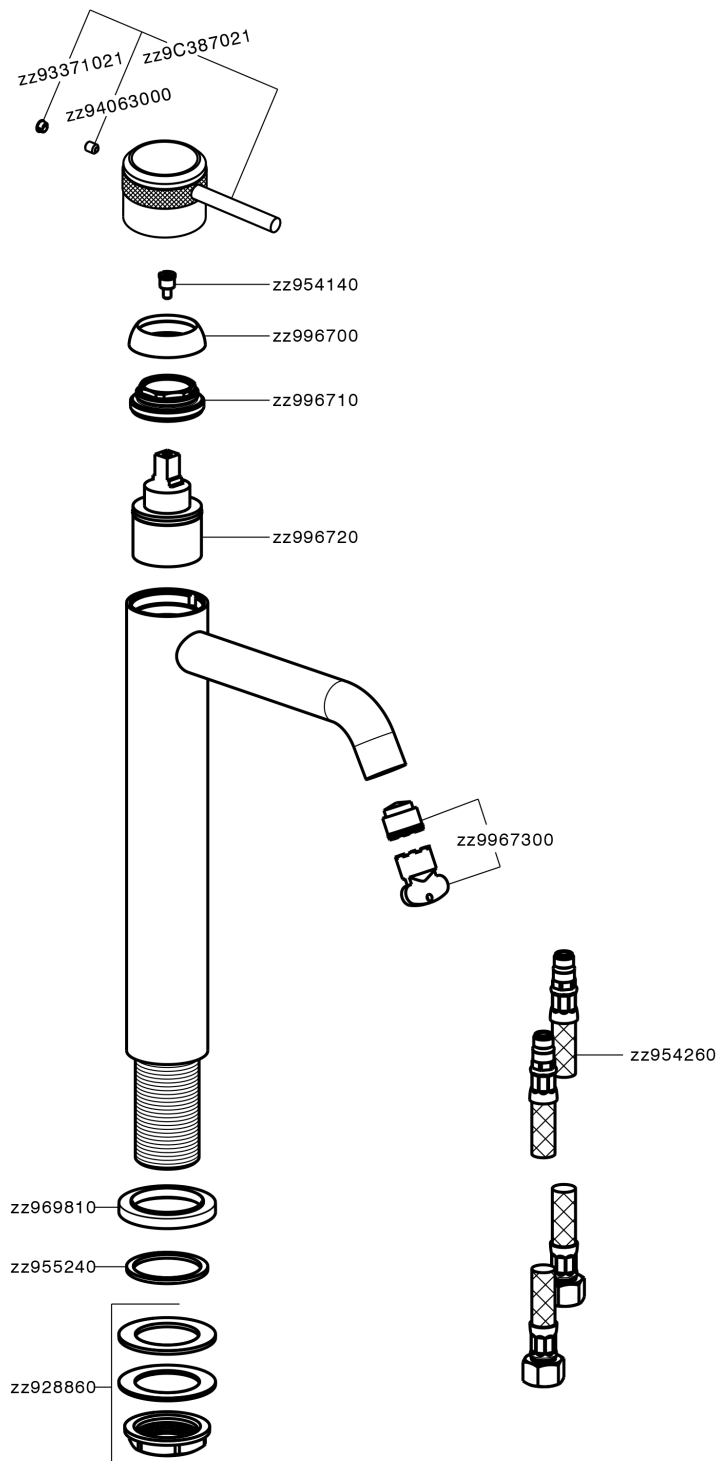

Single lever tall washbasin mixer CHRONOS_CR003540

CR003540

<https://en.huberitalia.com/single-lever-tall-washbasin-mixer-chronos-cr003540>

2024-12-22