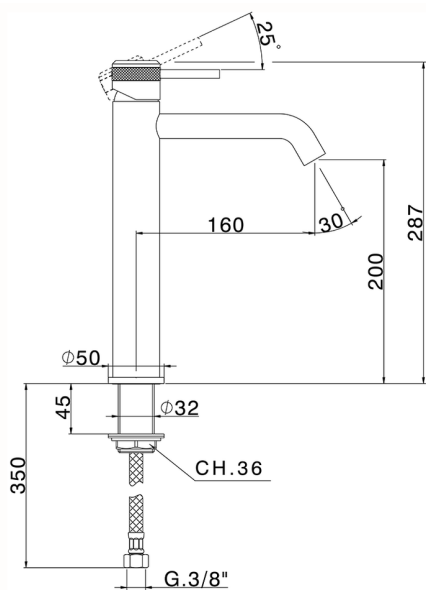

## Single lever tall washbasin mixer CHRONOS\_CR003540

MODEL **CR003540**

Single lever tall washbasin mixer, without automatic pop-up waste, G.3/8" stainless steel flexible hoses

### CHARACTERISTICS

Cartridge Spare Parts **ZZ99672000**

**35 mm Cartridge**

### EcoStop

EcoStop feature limits water flow to approximately 50% of maximum output with one point of resistance on setting. Push slightly past the middle stop only when full water output is required. This will save water up to 50%.

## Single lever tall washbasin mixer CHRONOS\_CR003540

CR003540

<https://en.huberitalia.com/single-lever-tall-washbasin-mixer-chronos-cr003540>

2024-12-22