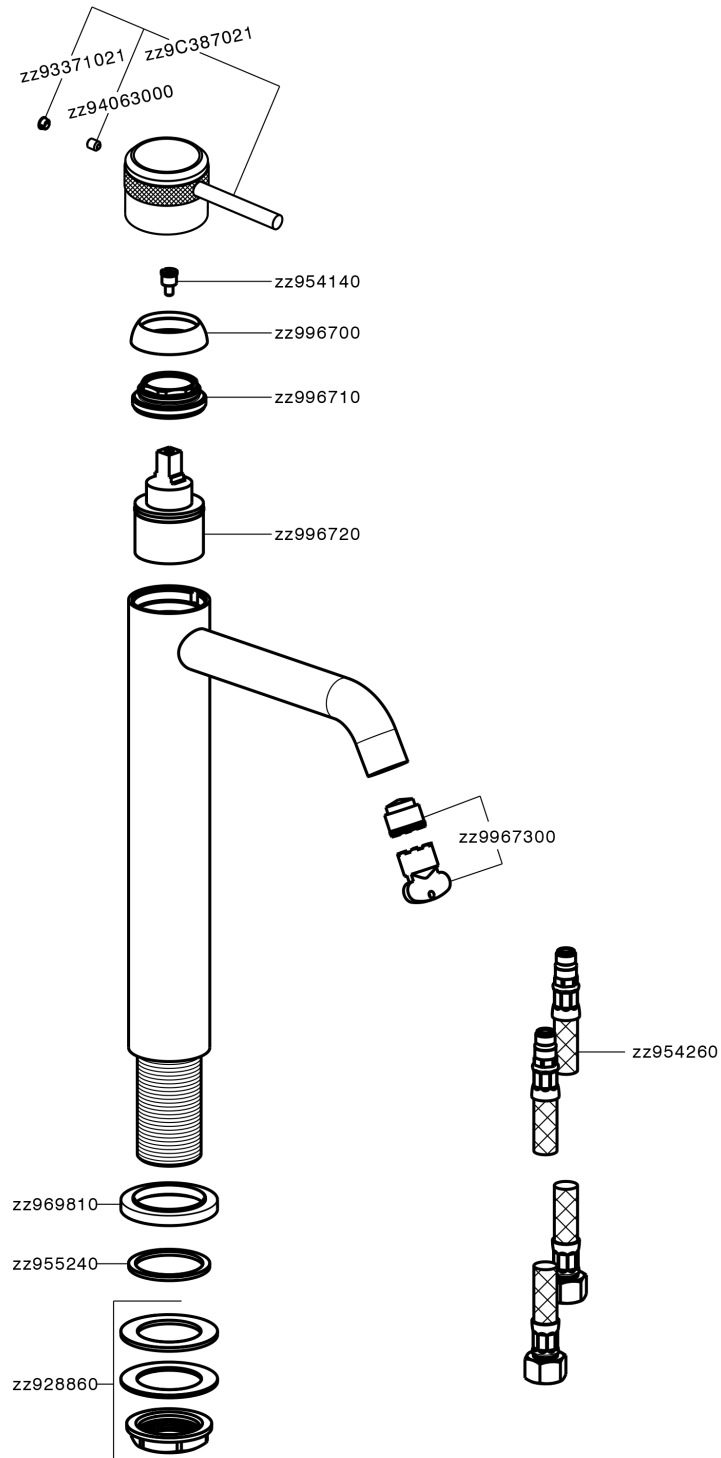

## Single lever tall washbasin mixer CHRONOS\_CR003540

MODEL **CR003540**

Single lever tall washbasin mixer, without automatic pop-up waste, G.3/8" stainless steel flexible hoses

### CHARACTERISTICS

Cartridge Spare Parts **ZZ99672000**

**35 mm Cartridge**

### EcoStop

EcoStop feature limits water flow to approximately 50% of maximum output with one point of resistance on setting. Push slightly past the middle stop only when full water output is required. This will save water up to 50%.

## Single lever tall washbasin mixer CHRONOS\_CR003540

CR003540

<https://en.huberitalia.com/single-lever-tall-washbasin-mixer-chronos-cr003540>

2024-12-22