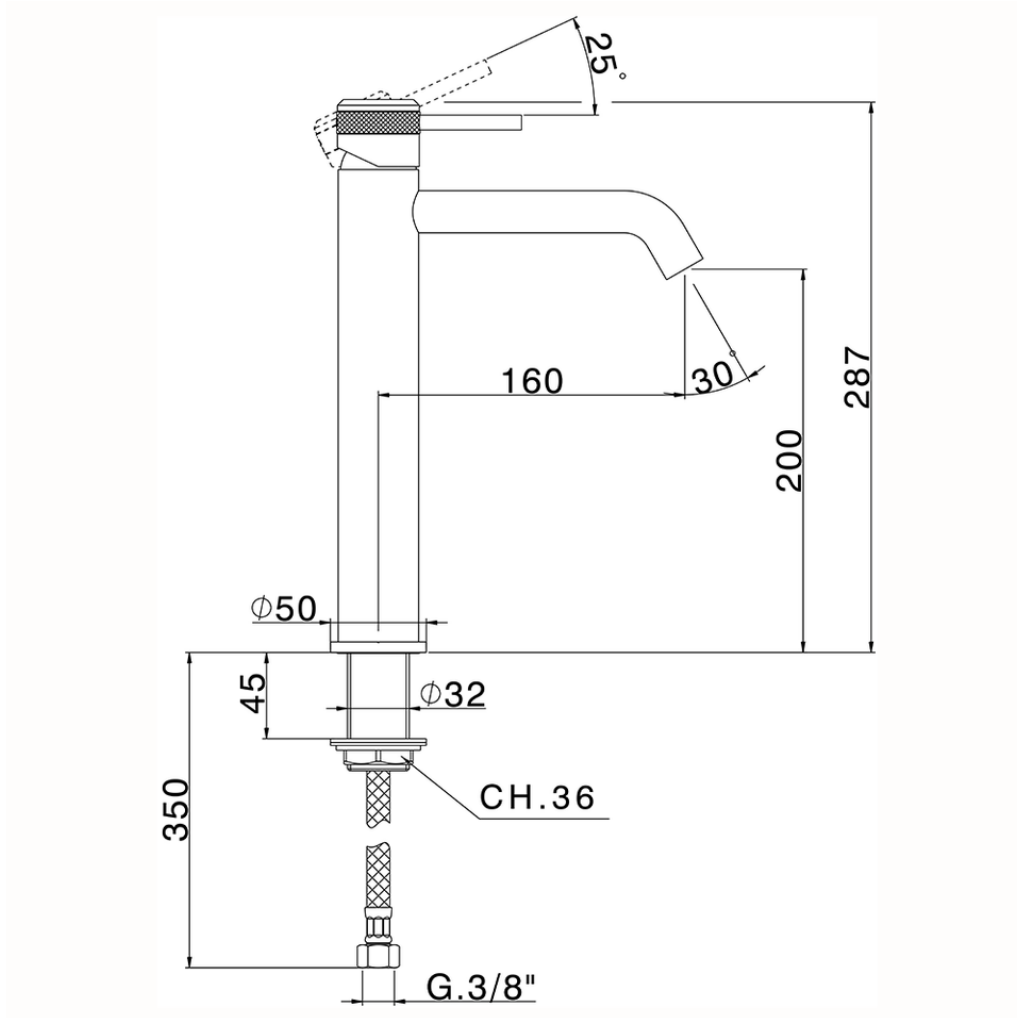

Single lever tall washbasin mixer CHRONOS_CR003540

CR003540

<https://en.huberitalia.com/single-lever-tall-washbasin-mixer-chronos-cr003540>

2024-12-22