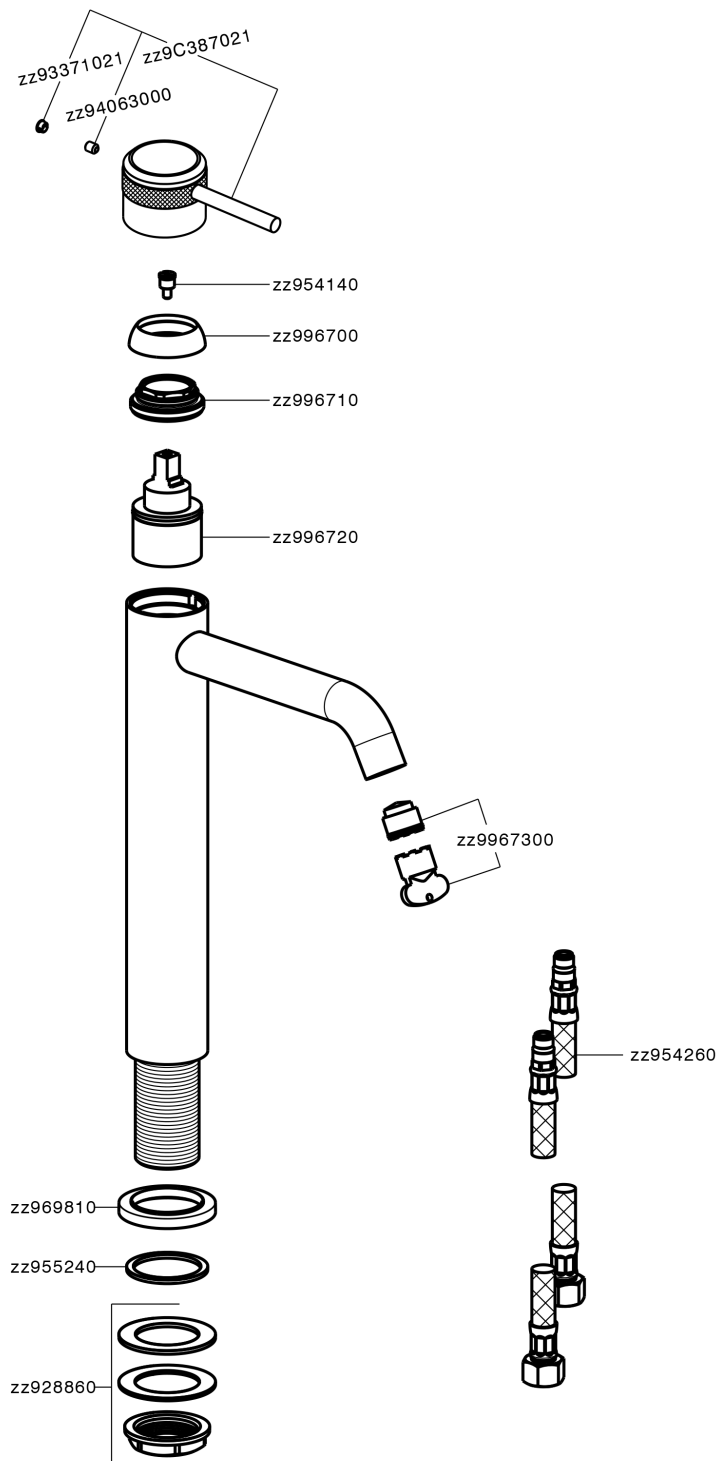

## Single lever tall washbasin mixer CHRONOS\_CR003540

CR003540

<https://en.huberitalia.com/single-lever-tall-washbasin-mixer-chronos-cr003540>

2024-12-22