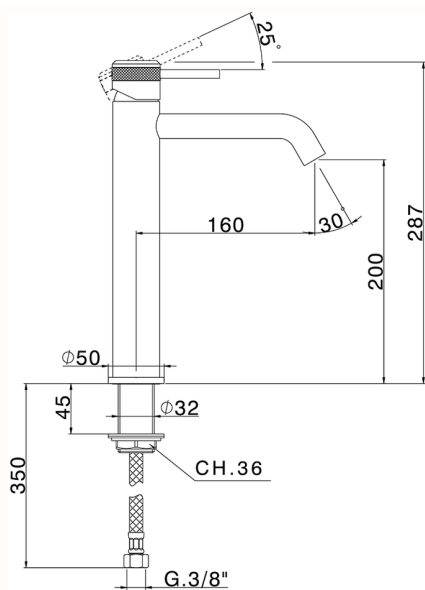

## Single lever tall washbasin mixer CHRONOS\_CR003540

MODEL **CR003540**

Single lever tall washbasin mixer, without automatic pop-up waste, G.3/8" stainless steel flexible hoses

### CHARACTERISTICS

Cartridge Spare Parts **ZZ99672000**

**35 mm Cartridge**

### EcoStop

EcoStop feature limits water flow to approximately 50% of maximum output with one point of resistance on setting. Push slightly past the middle stop only when full water output is required. This will save water up to 50%.

## Single lever tall washbasin mixer CHRONOS\_CR003540

CR003540

<https://en.huberitalia.com/single-lever-tall-washbasin-mixer-chronos-cr003540>

2024-12-22