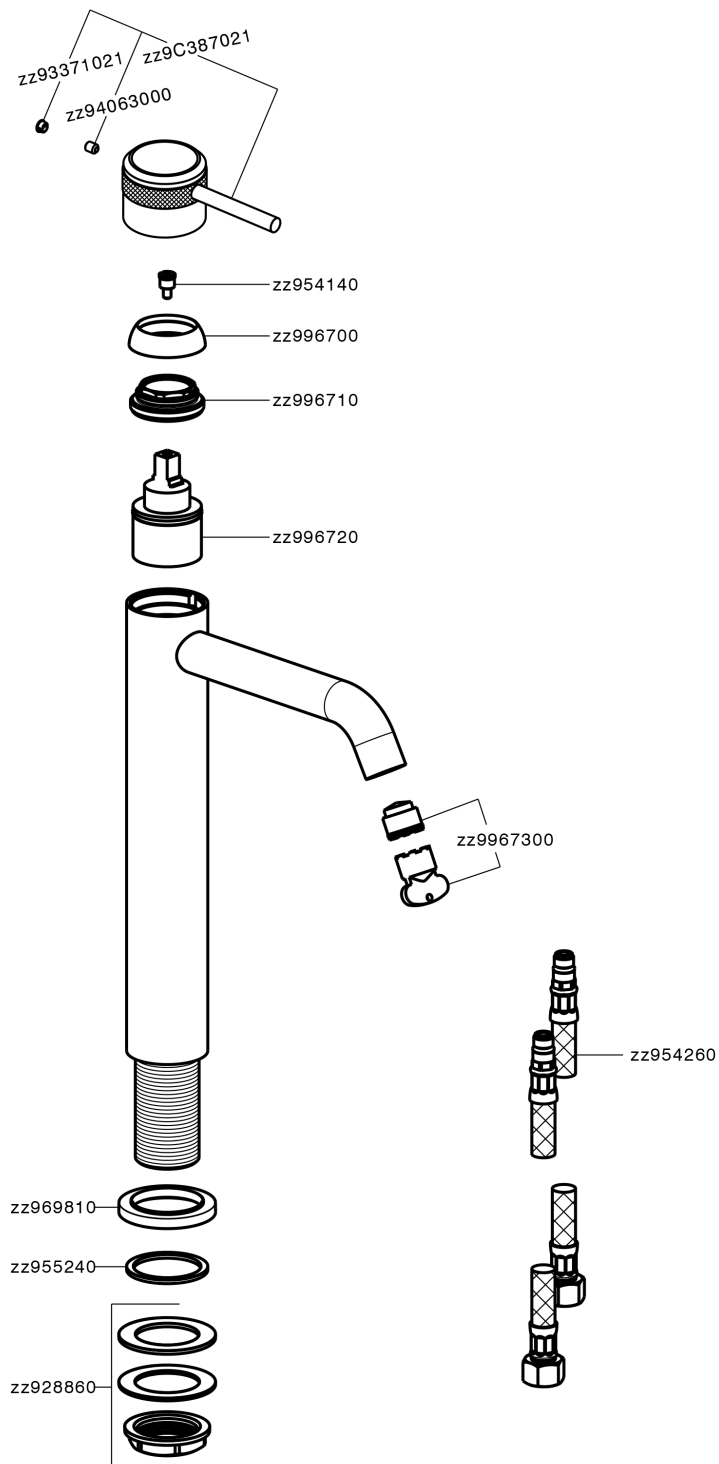

## Single lever tall washbasin mixer CHRONOS\_CR003540

MODEL **CR003540**

Single lever tall washbasin mixer, without automatic pop-up waste, G.3/8" stainless steel flexible hoses

### CHARACTERISTICS

Cartridge Spare Parts **ZZ99672000**

**35 mm Cartridge**

### EcoStop

EcoStop feature limits water flow to approximately 50% of maximum output with one point of resistance on setting. Push slightly past the middle stop only when full water output is required. This will save water up to 50%.

## Single lever tall washbasin mixer CHRONOS\_CR003540

CR003540

<https://en.huberitalia.com/single-lever-tall-washbasin-mixer-chronos-cr003540>

2024-12-22