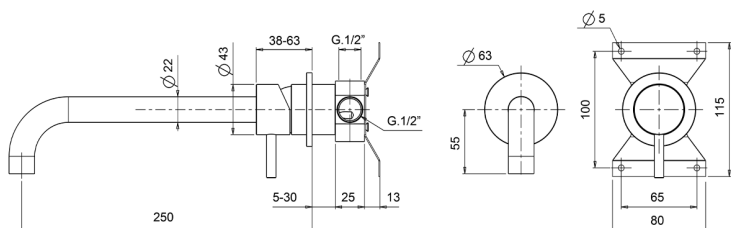

Exposed single lever washbasin mixer LYNOX_LX002511

MODEL **LX002511**

Exposed single lever washbasin mixer, concealed part included, spout L.250 mm, Inox AISI 316L

AVAILABLE FINISHINGS

D1 D1 Brushed Inox

CHARACTERISTICS

Cartridge Spare Parts **ZZ96779000**

35 mm Cartridge

Exposed single lever washbasin mixer LYNOX_LX002511

LX002511

<https://en.huberitalia.com/exposed-single-lever-washbasin-mixer-lynox-lx002511>