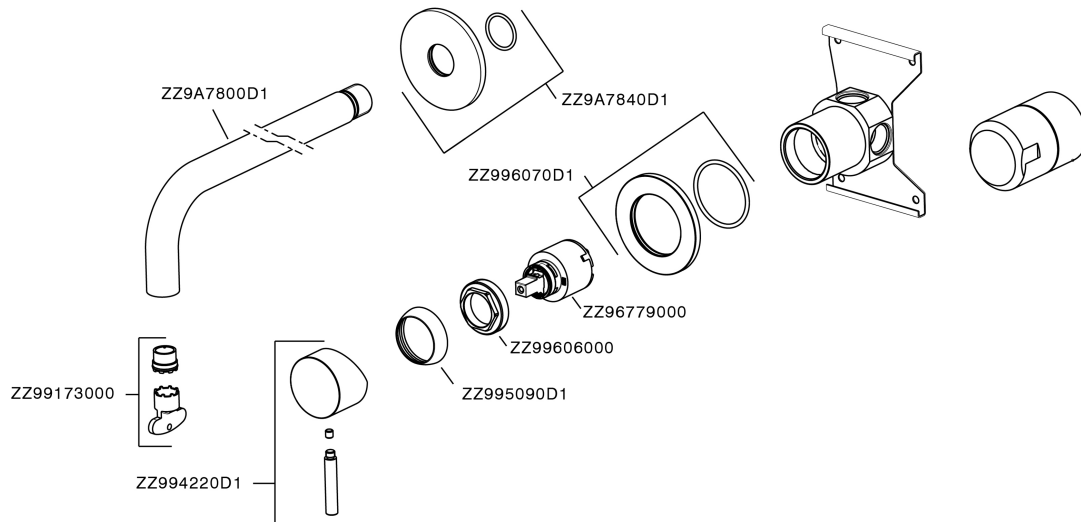

Exposed single lever washbasin mixer LYNOX_LX002511

MODEL **LX002511**

Exposed single lever washbasin mixer, concealed part included, spout L.250 mm, Inox AISI 316L

AVAILABLE FINISHINGS

D1 D1 Brushed Inox

CHARACTERISTICS

Cartridge Spare Parts **ZZ96779000**

35 mm Cartridge

Exposed single lever washbasin mixer LYNOX_LX002511

LX002511

<https://en.huberitalia.com/exposed-single-lever-washbasin-mixer-lynox-lx002511>