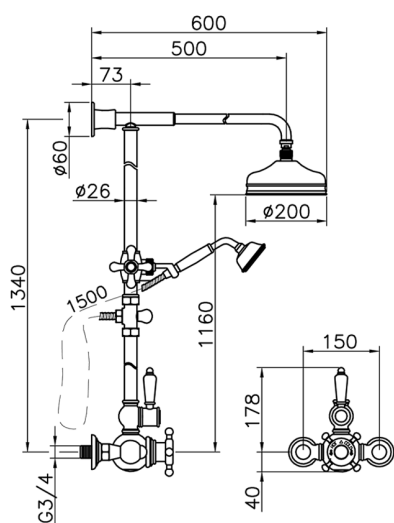

## 2-function Thermostatic shower set COLUMNS\_590.VN21H.

MODEL **590.VN21H.**

2-function Thermostatic shower set, 2-outlet diverter, not adjustable Column, sliding handshower bracket, 78 mm Brass Classic one spray handshower, 200 mm Brass round showerhead, 150 cm Brass flexible hose

### CHARACTERISTICS

Cartridge Spare Parts **24.04A.PP**  
**8x20 Plus P Thermostatic Valve**