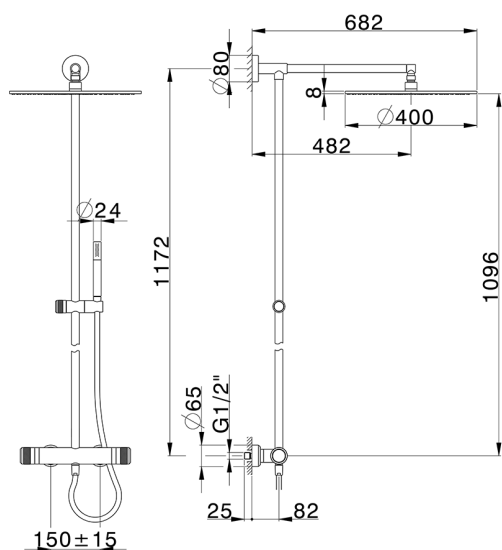

## 2-function Thermostatic shower set COLUMNS\_CRC78030

MODEL **CRC78030**

2-function Thermostatic shower set, 2-outlet devia stop, not adjustable column, sliding handshower holder, Brass D.24mm minimalistic one spray handshower, D.400 mm 8 mm Brass thick round showerhead, 150 cm SUPREME smooth flexible hose

### CHARACTERISTICS

Cartridge Spare Parts **22.04A.AR - ZZ97279004**

**Argo 2 (long filter) Thermostatic Valve**

#### DeviaStop

The Huber Devia Stop technology allows to adjust the water flow and to direct it to the selected output point (overhead soaker, hand shower, etc).