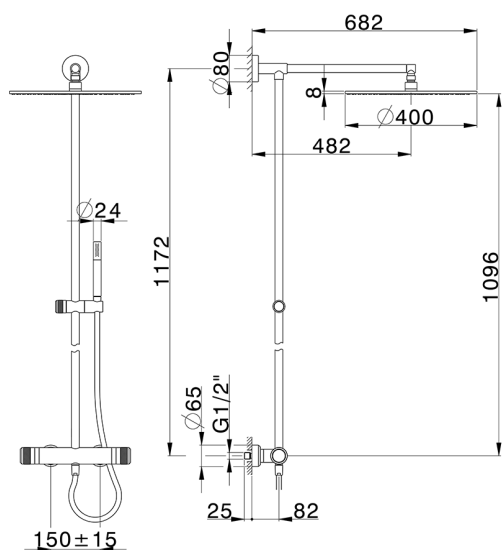

2-function Thermostatic shower set COLUMNS_CRC78030

MODEL **CRC78030**

2-function Thermostatic shower set, 2-outlet devia stop, not adjustable column, sliding handshower holder, Brass D.24mm minimalistic one spray handshower, D.400 mm 8 mm Brass thick round showerhead, 150 cm SUPREME smooth flexible hose

AVAILABLE FINISHINGS

-  **21** 21 Chrome
-  **2F** 2F Brushed Nickel
-  **2Q** 2Q Black Titanium

CHARACTERISTICS

Cartridge Spare Parts **22.04A.AR - ZZ97279004**

Argo 2 (long filter) Thermostatic Valve

DeviaStop

The Huber Devia Stop technology allows to adjust the water flow and to direct it to the selected output point (overhead soaker, hand shower, etc).

SafeTouch

The Huber SafeTouch system maintains the mixer body cool to the touch during operation.