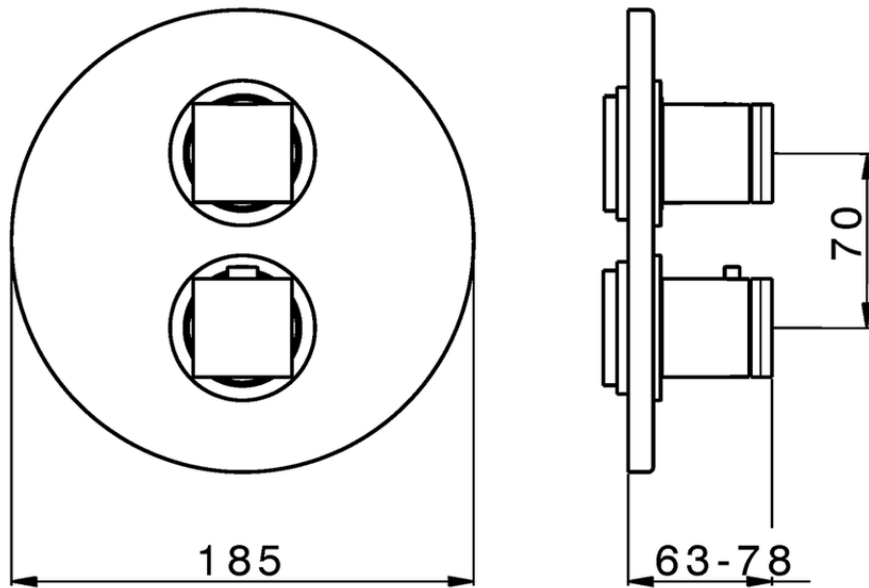

Exposed part for 3-outlet con.thermo.shower valve DADO_DD018200

DD018200

<https://en.huberitalia.com/exposed-part-for-3-outlet-con-thermo-shower-valve-dado-dd018200>

Piastra/Plate/Plaque/Platte/Placa

2-3mm: XX 25-40 YY 76-91

10 mm: XX 16-31 YY 65-80

ZB018201

<https://en.huberitalia.com/3-outlet-concealed-thermostatic-shower-valve-concealed-zb018201>

2026-04-09