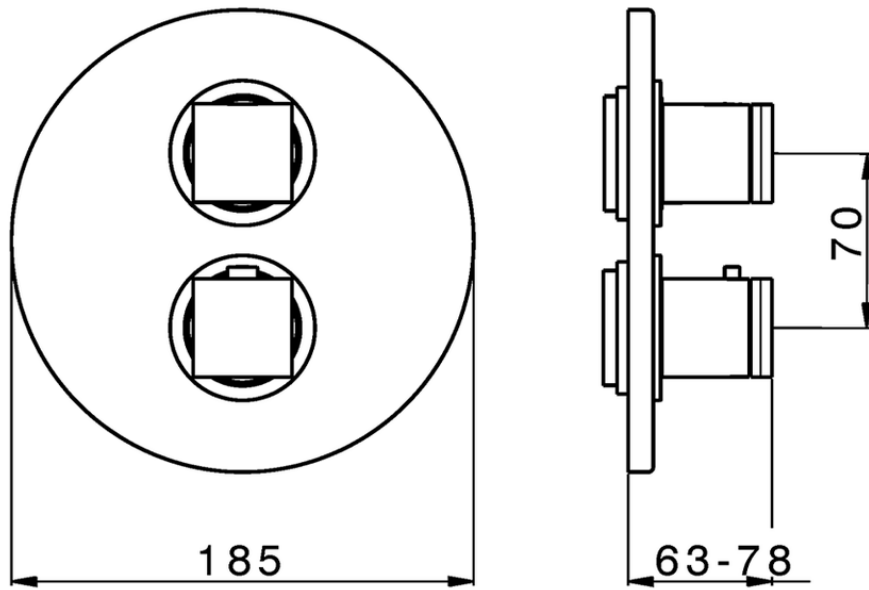

Exposed part for 3-outlet con.thermo.shower valve DADO_DD018200

DD018200

<https://en.huberitalia.com/exposed-part-for-3-outlet-con-thermo-shower-valve-dado-dd018200>

Piastra/Plate/Plaque/Platte/Placa

2-3mm: XX 25-40 YY 76-91

10 mm: XX 16-31 YY 65-80

ZB018201

<https://en.huberitalia.com/3-outlet-concealed-thermostatic-shower-valve-concealed-zb018201>

2026-04-29