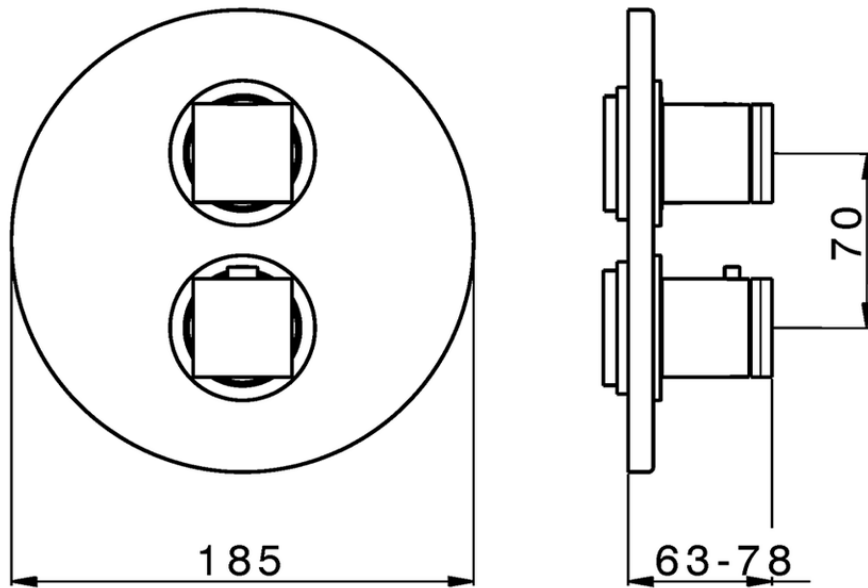

Exposed part for 3-outlet con.thermo.shower valve DADO_DD018200

DD018200

<https://en.huberitalia.com/exposed-part-for-3-outlet-con-thermo-shower-valve-dado-dd018200>

Piastra/Plate/Plaque/Platte/Placa

2-3mm: XX 25-40 YY 76-91

10 mm: XX 16-31 YY 65-80

ZB018201

<https://en.huberitalia.com/3-outlet-concealed-thermostatic-shower-valve-concealed-zb018201>

2026-06-25