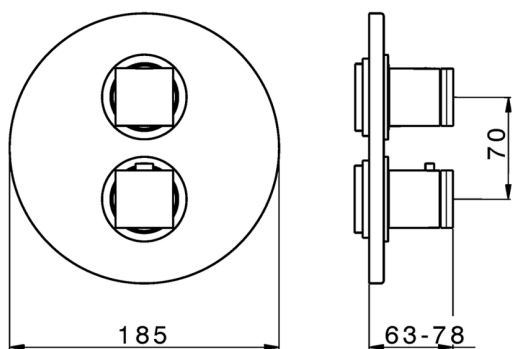

Exposed part for 3-outlet con.thermo.shower valve DADO_DD018200

MODEL **DD018200**

Exposed part for 3-outlet thermostatic mixer, with 3 outlet diverter, without concealed part, for item ZB018201

AVAILABLE FINISHINGS

-  **21** 21 Chrome
-  **2B** 2B Polished Nickel
-  **2F** 2F Brushed Nickel
-  **40** 40 Matt Black
-  **4Q** 4Q Matt White

CHARACTERISTICS

Installation **Concealed**
 Required concealed parts **ZB018201**

CHARACTERISTICS

Installation **Concealed**

Cartridge Spare Parts **24.04A.PP**

8x20 Plus P Thermostatic Valve

Concealed **1**

Piastra/Plate/Plaque/Platte/Placa

2-3mm: XX 25-40 YY 76-91

10 mm: XX 16-31 YY 65-80