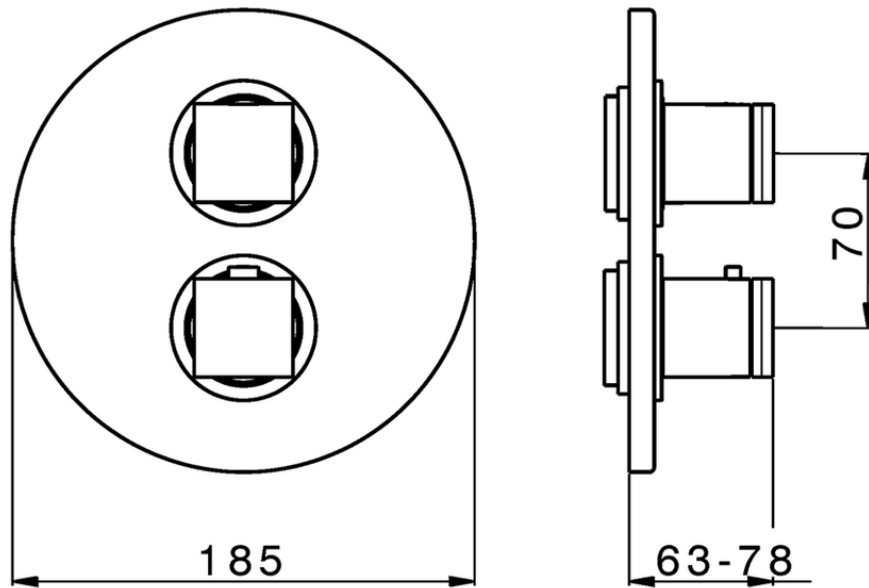

Exposed part for 3-outlet con.thermo.shower valve DADO_DD018200

DD018200

<https://en.huberitalia.com/exposed-part-for-3-outlet-con-thermo-shower-valve-dado-dd018200>

Piastra/Plate/Plaque/Platte/Placa

2-3mm: XX 25-40 YY 76-91

10 mm: XX 16-31 YY 65-80

ZB018201

<https://en.huberitalia.com/3-outlet-concealed-thermostatic-shower-valve-concealed-zb018201>

2026-04-29