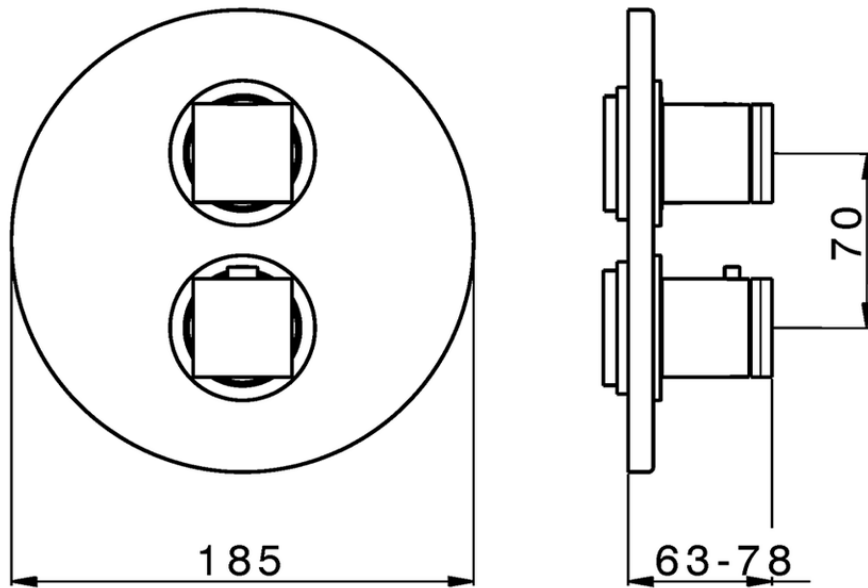

Exposed part for 3-outlet con.thermo.shower valve DADO_DD018200

DD018200

<https://en.huberitalia.com/exposed-part-for-3-outlet-con-thermo-shower-valve-dado-dd018200>

Piastra/Plate/Plaque/Platte/Placa

2-3mm: XX 25-40 YY 76-91

10 mm: XX 16-31 YY 65-80