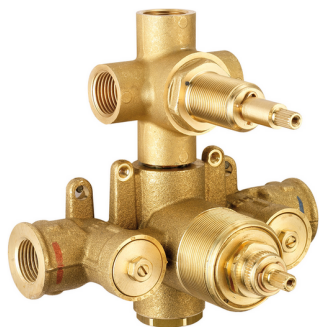

Exposed part for 3-outlet con.thermo.shower valve DADO_DD018200

MODEL **DD018200**

Exposed part for 3-outlet thermostatic mixer, with 3 outlet diverter, without concealed part, for item ZB018201

AVAILABLE FINISHINGS

Thermostatic

The Huber thermostatic is your personal water manager, helping you to handle, control and save water and energy.

Exposed part for 3-outlet con.thermo.shower valve DADO_DD018200

DD018200

<https://en.huberitalia.com/exposed-part-for-3-outlet-con-thermo-shower-valve-dado-dd018200>

3-outlet Concealed thermostatic shower valve CONCEALED_ZB018201

MODEL **ZB018201**

3-Outlet Concealed thermostatic mixer, with 3-outlet diverter, without trim kit

AVAILABLE FINISHINGS

CHARACTERISTICS

Installation	Concealed
Cartridge Spare Parts	24.04A.PP
8x20 Plus P Thermostatic Valve	
Concealed	1

Piastra/Plate/Plaque/Platte/Placa
 2-3mm: XX 25-40 YY 76-91
 10 mm: XX 16-31 YY 65-80

DeviaStop

The Huber Devia Stop technology allows to adjust the water flow and to direct it to the selected output point (overhead soaker, hand shower, etc).