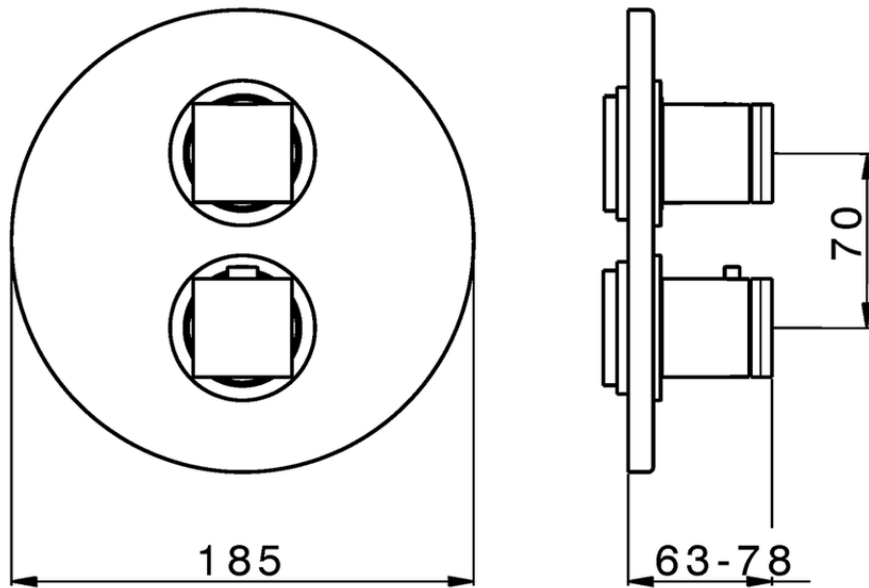

## Exposed part for 3-outlet con.thermo.shower valve DADO\_DD018200

DD018200

<https://en.huberitalia.com/exposed-part-for-3-outlet-con-thermo-shower-valve-dado-dd018200>

## Piastra/Plate/Plaque/Platte/Placa

2-3mm: XX 25-40 YY 76-91

10 mm: XX 16-31 YY 65-80

ZB018201

<https://en.huberitalia.com/3-outlet-concealed-thermostatic-shower-valve-concealed-zb018201>

2026-04-09