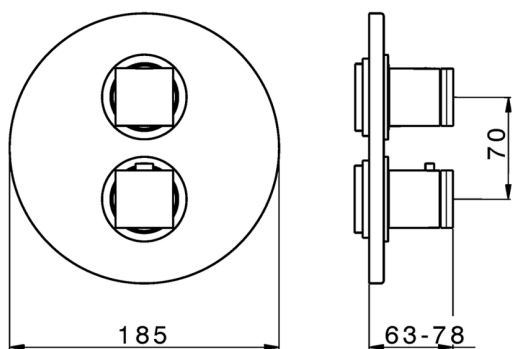

Exposed part for 3-outlet con.thermo.shower valve DADO_DD018200

MODEL **DD018200**

Exposed part for 3-outlet thermostatic mixer, with 3 outlet diverter, without concealed part, for item ZB018201

AVAILABLE FINISHINGS

- **21** 21 Chrome
- **2B** 2B Polished Nickel
- **2F** 2F Brushed Nickel
- **40** 40 Matt Black
- **4Q** 4Q Matt White

CHARACTERISTICS

Installation **Concealed**
Required concealed parts **ZB018201**

Thermostatic

The Huber thermostatic is your personal water manager, helping you to handle, control and save water and energy.