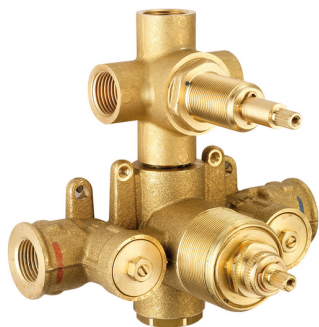

## Exposed part for 3-outlet con.thermo.shower valve DADO\_DD018200

MODEL **DD018200**

Exposed part for 3-outlet thermostatic mixer, with 3 outlet diverter, without concealed part, for item ZB018201

### Thermostatic

The Huber thermostatic is your personal water manager, helping you to handle, control and save water and energy.

## Exposed part for 3-outlet con.thermo.shower valve DADO\_DD018200

DD018200

<https://en.huberitalia.com/exposed-part-for-3-outlet-con-thermo-shower-valve-dado-dd018200>

## 3-outlet Concealed thermostatic shower valve CONCEALED\_ZB018201

MODEL **ZB018201**

3-Outlet Concealed thermostatic mixer, with 3-outlet diverter, without trim kit

AVAILABLE FINISHINGS

CHARACTERISTICS

Installation **Concealed**