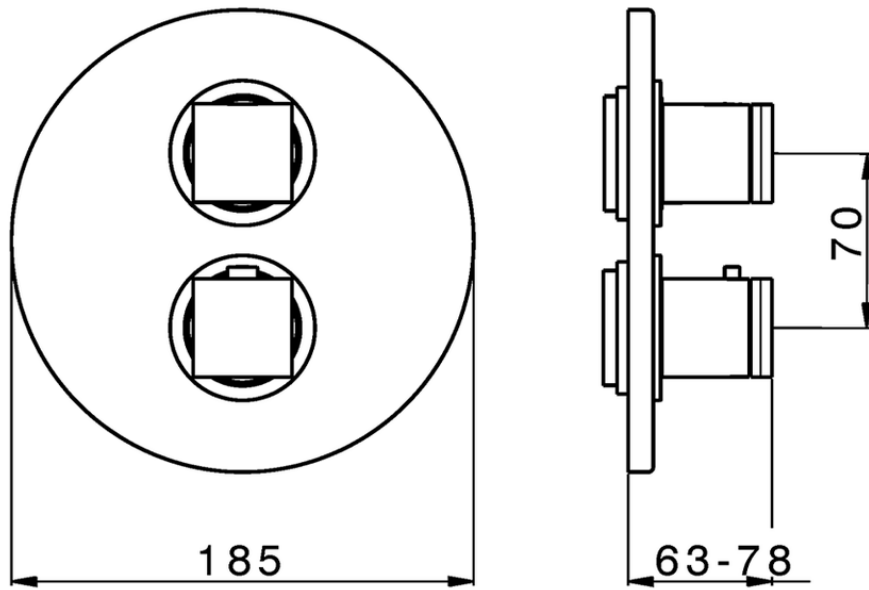

Exposed part for 3-outlet con.thermo.shower valve DADO_DD018200

DD018200

<https://en.huberitalia.com/exposed-part-for-3-outlet-con-thermo-shower-valve-dado-dd018200>

Piastra/Plate/Plaque/Platte/Placa

2-3mm: XX 25-40 YY 76-91

10 mm: XX 16-31 YY 65-80

ZB018201

<https://en.huberitalia.com/3-outlet-concealed-thermostatic-shower-valve-concealed-zb018201>

2026-04-06