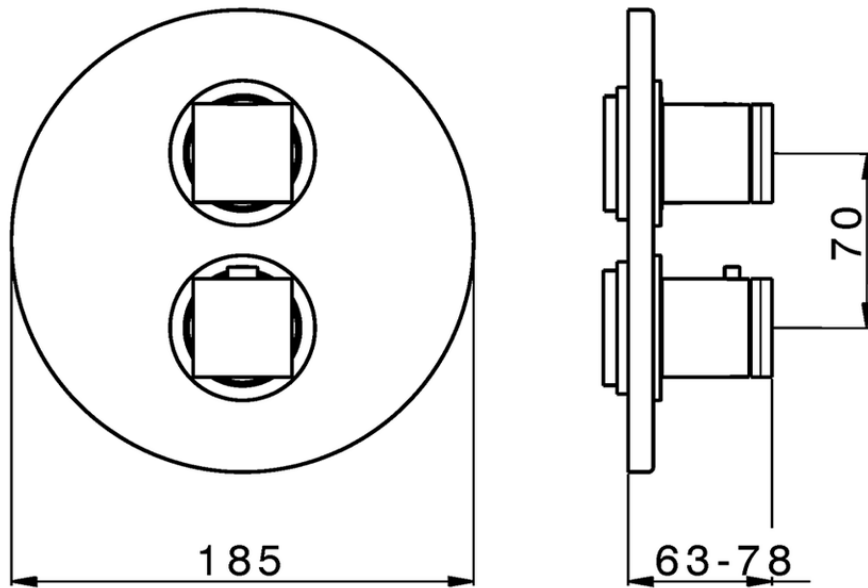

Exposed part for 3-outlet con.thermo.shower valve DADO_DD018200

DD018200

<https://en.huberitalia.com/exposed-part-for-3-outlet-con-thermo-shower-valve-dado-dd018200>

Piastra/Plate/Plaque/Platte/Placa

2-3mm: XX 25-40 YY 76-91

10 mm: XX 16-31 YY 65-80

ZB018201

<https://en.huberitalia.com/3-outlet-concealed-thermostatic-shower-valve-concealed-zb018201>

2026-05-25