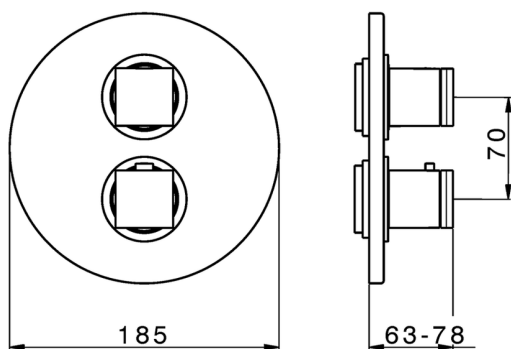

Exposed part for 3-outlet con.thermo.shower valve DADO_DD018200

MODEL **DD018200**

Exposed part for 3-outlet thermostatic mixer, with 3 outlet diverter, without concealed part, for item ZB018201

AVAILABLE FINISHINGS

- **21** 21 Chrome
- **2B** 2B Polished Nickel
- **2F** 2F Brushed Nickel
- **40** 40 Matt Black
- **4Q** 4Q Matt White

CHARACTERISTICS

Installation **Concealed**
Required concealed parts **ZB018201**

Thermostatic

The Huber thermostatic is your personal water manager, helping you to handle, control and save water and energy.