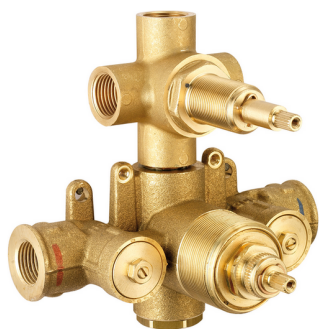

## Exposed part for 3-outlet con.thermo.shower valve DADO\_DD018200

MODEL **DD018200**

Exposed part for 3-outlet thermostatic mixer, with 3 outlet diverter, without concealed part, for item ZB018201

## Exposed part for 3-outlet con.thermo.shower valve DADO\_DD018200

DD018200

<https://en.huberitalia.com/exposed-part-for-3-outlet-con-thermo-shower-valve-dado-dd018200>

## 3-outlet Concealed thermostatic shower valve CONCEALED\_ZB018201

MODEL **ZB018201**

3-Outlet Concealed thermostatic mixer, with 3-outlet diverter, without trim kit

AVAILABLE FINISHINGS

**04** 04 Without finishing

CHARACTERISTICS

Installation **Concealed**

Cartridge Spare Parts **24.04A.PP**

**8x20 Plus P Thermostatic Valve**

Concealed **1**

Piastra/Plate/Plaque/Platte/Placa

2-3mm: XX 25-40 YY 76-91

10 mm: XX 16-31 YY 65-80