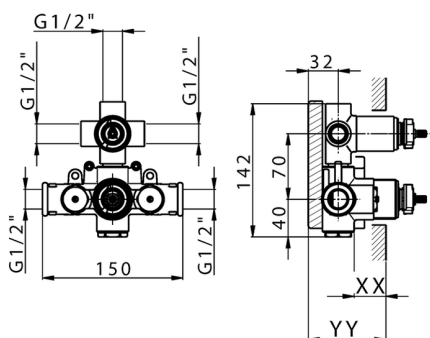

## 3-outlet Concealed thermostatic shower valve CONCEALED\_ZB018201

MODEL **ZB018201**

3-Outlet Concealed thermostatic mixer, with 3-outlet diverter, without trim kit

AVAILABLE FINISHINGS

**04** 04 Without finishing

CHARACTERISTICS

Installation **Concealed**

Cartridge Spare Parts **24.04A.PP**

**8x20 Plus P Thermostatic Valve**

Concealed **1**

Piastra/Plate/Plaque/Platte/Placa

2-3mm: XX 25-40 YY 76-91

10 mm: XX 16-31 YY 65-80