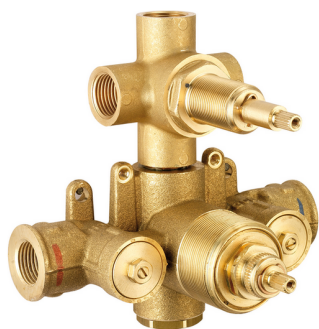

Exposed part for 3-outlet con.thermo.shower valve DADO_DD018200

MODEL **DD018200**

Exposed part for 3-outlet thermostatic mixer, with 3 outlet diverter, without concealed part, for item ZB018201

AVAILABLE FINISHINGS

Thermostatic

The Huber thermostatic is your personal water manager, helping you to handle, control and save water and energy.

Exposed part for 3-outlet con.thermo.shower valve DADO_DD018200

DD018200

<https://en.huberitalia.com/exposed-part-for-3-outlet-con-thermo-shower-valve-dado-dd018200>

3-outlet Concealed thermostatic shower valve CONCEALED_ZB018201

MODEL **ZB018201**

3-Outlet Concealed thermostatic mixer, with 3-outlet diverter, without trim kit

AVAILABLE FINISHINGS

CHARACTERISTICS

Installation	Concealed
Cartridge Spare Parts	24.04A.PP
8x20 Plus P Thermostatic Valve	
Concealed	1

Piastra/Plate/Plaque/Platte/Placa
 2-3mm: XX 25-40 YY 76-91
 10 mm: XX 16-31 YY 65-80

DeviaStop

The Huber Devia Stop technology allows to adjust the water flow and to direct it to the selected output point (overhead soaker, hand shower, etc).