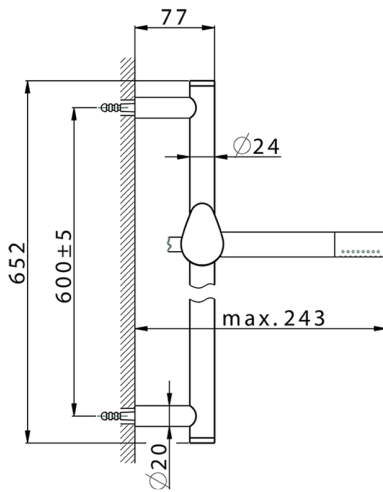

CHARACTERISTICS

2024-12-22