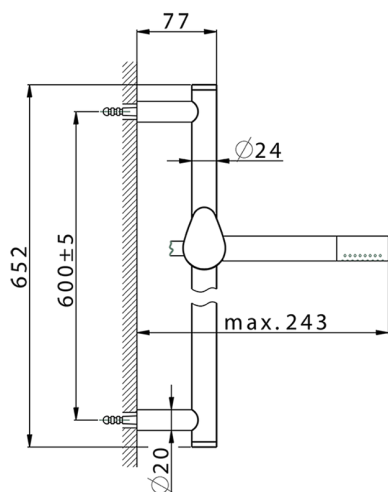

CHARACTERISTICS

2024-12-22