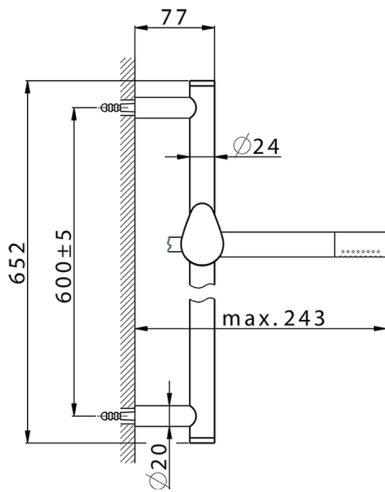

CHARACTERISTICS

2024-12-04