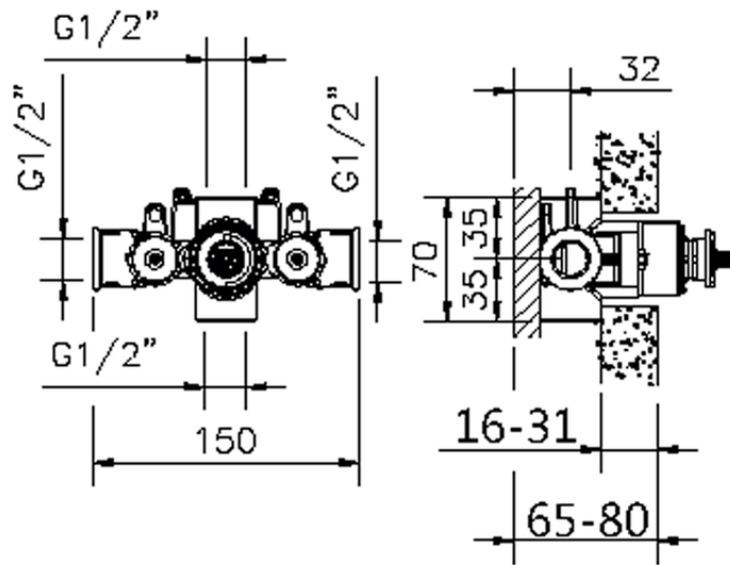

Exposed part for concealed thermo.shower valve VICTORIAN_VT007200

VT007200

<https://en.huberitalia.com/exposed-part-for-concealed-thermo-shower-valve-victorian-vt007200>

ZB007201

<https://en.huberitalia.com/1-2-concealed-thermostatic-shower-valve-concealed-zb007201>