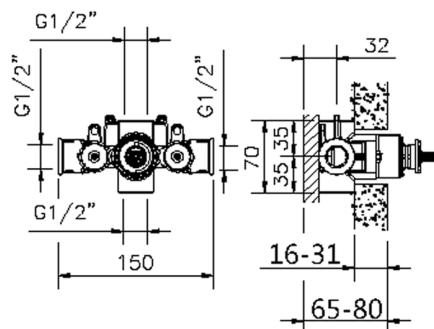

## 1/2" Concealed thermostatic shower valve CONCEALED\_ZB007201

MODEL **ZB007201**

1/2" Concealed thermostatic shower valve, without Stopvalve, without trim kit

AVAILABLE FINISHINGS

**04** 04 Without finishing

CHARACTERISTICS

Installation **Concealed**

Cartridge Spare Parts **24.04A.PP**

**8x20 Plus P Thermostatic Valve**

Concealed **1**