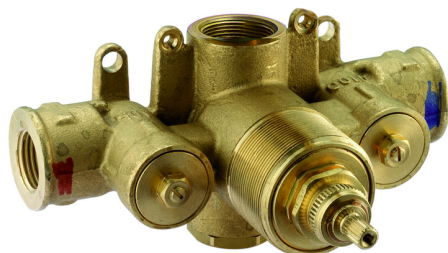

## Exposed part for concealed thermo.shower valve VICTORIAN\_VT007200

MODEL **VT007200**

Exposed part for concealed thermo.shower valve, without Stopvalve, without concealed part, for items ZB007201-ZB007221

### Thermostatic

The Huber thermostatic is your personal water manager, helping you to handle, control and save water and energy.

## 1/2" Concealed thermostatic shower valve CONCEALED\_ZB007201

MODEL **ZB007201**

1/2" Concealed thermostatic shower valve, without Stopvalve, without trim kit

AVAILABLE FINISHINGS

**04** 04 Without finishing

CHARACTERISTICS

Installation **Concealed**

Cartridge Spare Parts **24.04A.PP**

**8x20 Plus P Thermostatic Valve**

Concealed **1**