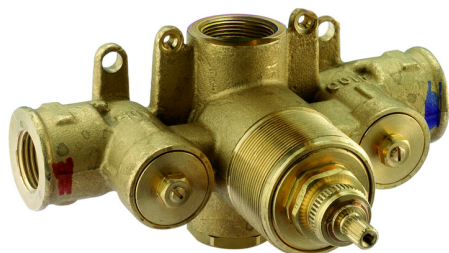

Exposed part for concealed thermo.shower valve VICTORIAN_VT007200

MODEL **VT007200**

Exposed part for concealed thermo.shower valve, without Stopvalve, without concealed part, for items ZB007201-ZB007221

AVAILABLE FINISHINGS

-  **21** 21 Chrome
-  **27** 27 Old Bronze
-  **2A** 2A Satin Brushed Nickel
-  **2G** 2G Antique Gold
-  **2W** 2W Brushed Gold

CHARACTERISTICS

Installation **Concealed**
 Required concealed parts **ZB007201**

Thermostatic

The Huber thermostatic is your personal water manager, helping you to handle, control and save water and energy.

1/2" Concealed thermostatic shower valve CONCEALED_ZB007201

MODEL **ZB007201**

1/2" Concealed thermostatic shower valve, without Stopvalve, without trim kit

AVAILABLE FINISHINGS

 **04** 04 Without finishing

CHARACTERISTICS

Installation	Concealed
Cartridge Spare Parts	24.04A.PP
8x20 Plus P Thermostatic Valve	
Concealed	1