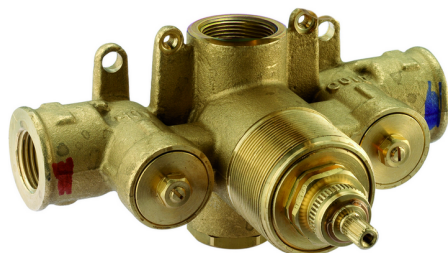

## Exposed part for concealed thermo.shower valve VICTORIAN\_VT007200

MODEL **VT007200**

Exposed part for concealed thermo.shower valve, without Stopvalve, without concealed part, for items ZB007201-ZB007221

### CHARACTERISTICS

Installation **Concealed**  
 Required concealed parts **ZB007201**

### Thermostatic

The Huber thermostatic is your personal water manager, helping you to handle, control and save water and energy.

**1/2" Concealed thermostatic shower valve CONCEALED\_ZB007201**

MODEL **ZB007201**

1/2" Concealed thermostatic shower valve, without Stopvalve, without trim kit

AVAILABLE FINISHINGS

 **04** 04 Without finishing

CHARACTERISTICS

Installation	<b>Concealed</b>
Cartridge Spare Parts	<b>24.04A.PP</b>
<b>8x20 Plus P Thermostatic Valve</b>	
Concealed	<b>1</b>