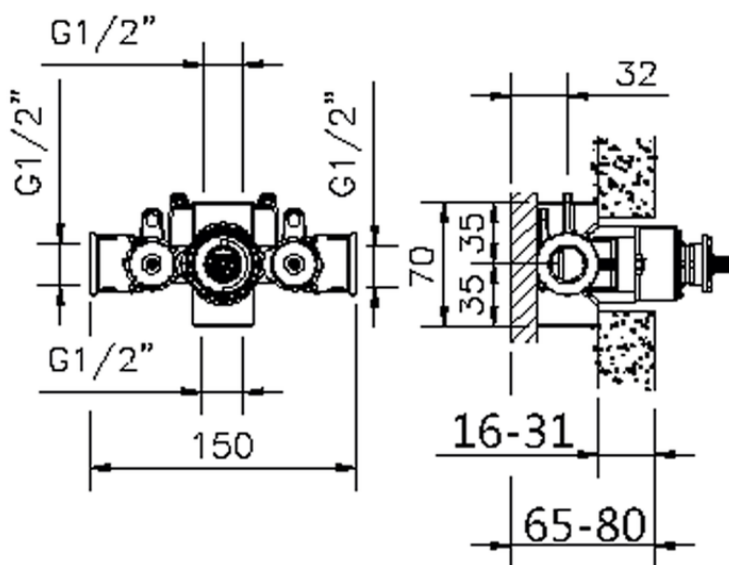

Exposed part for concealed thermo.shower valve VICTORIAN_VT007200

VT007200

<https://en.huberitalia.com/exposed-part-for-concealed-thermo-shower-valve-victorian-vt007200>

ZB007201

<https://en.huberitalia.com/1-2-concealed-thermostatic-shower-valve-concealed-zb007201>