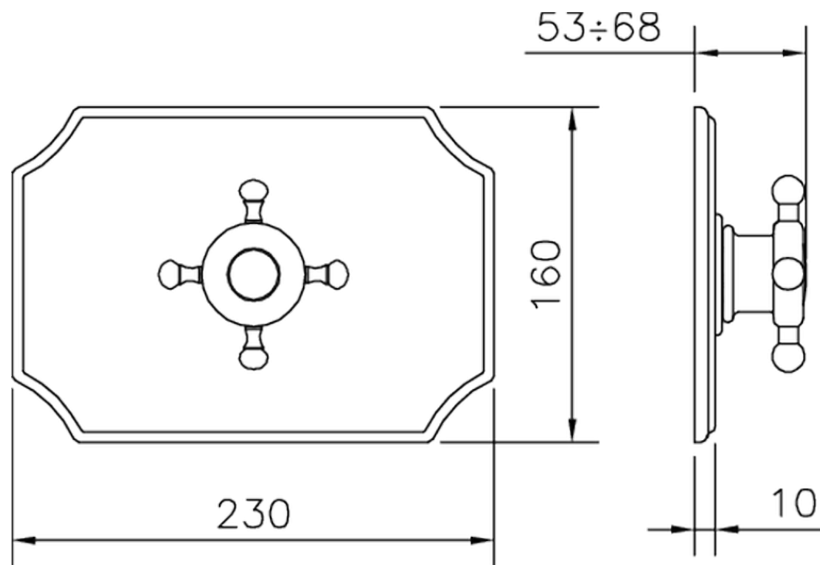

## Exposed part for concealed thermo.shower valve VICTORIAN\_VT007200

VT007200

<https://en.huberitalia.com/exposed-part-for-concealed-thermo-shower-valve-victorian-vt007200>

ZB007201

<https://en.huberitalia.com/1-2-concealed-thermostatic-shower-valve-concealed-zb007201>