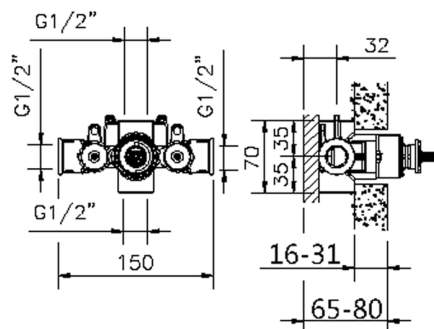

Exposed part for concealed thermo.shower valve VICTORIAN_VT007200

MODEL **VT007200**

Exposed part for concealed thermo.shower valve, without Stopvalve, without concealed part, for items ZB007201-ZB007221

1/2" Concealed thermostatic shower valve, without Stopvalve, without trim kit

AVAILABLE FINISHINGS

 **04** 04 Without finishing

CHARACTERISTICS

Installation	Concealed
Cartridge Spare Parts	24.04A.PP
8x20 Plus P Thermostatic Valve	
Concealed	1