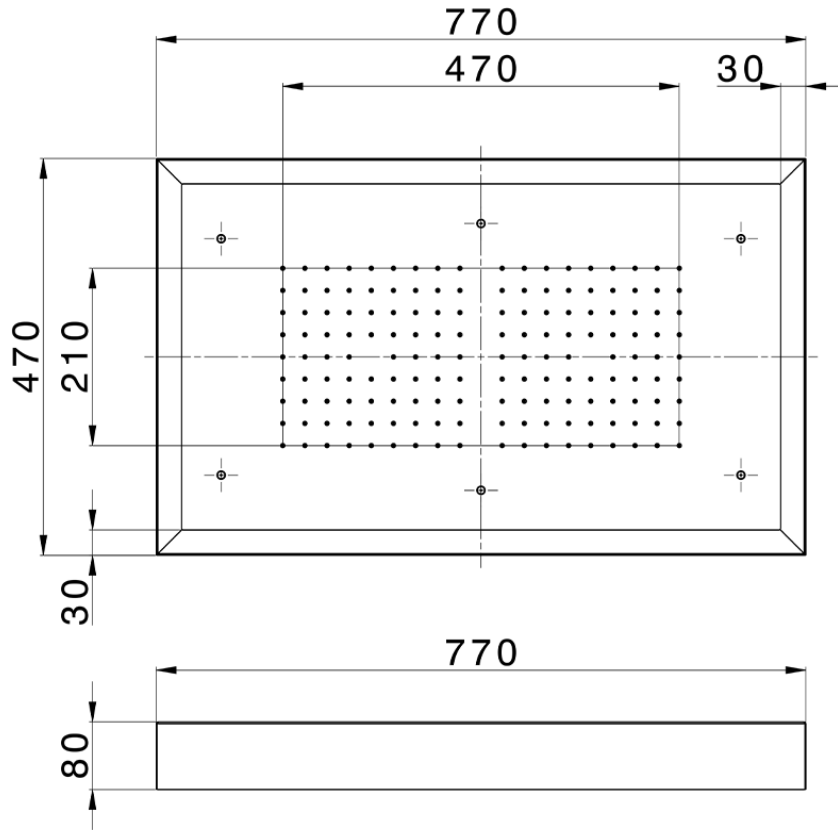

770x470 mm Chromotherapy Ceiling showerhead ZEN_ZS1C0155

ZS1C0155

<https://en.huberitalia.com/770x470-mm-chromotherapy-ceiling-showerhead-zen-zs1c0155>

2024-12-18