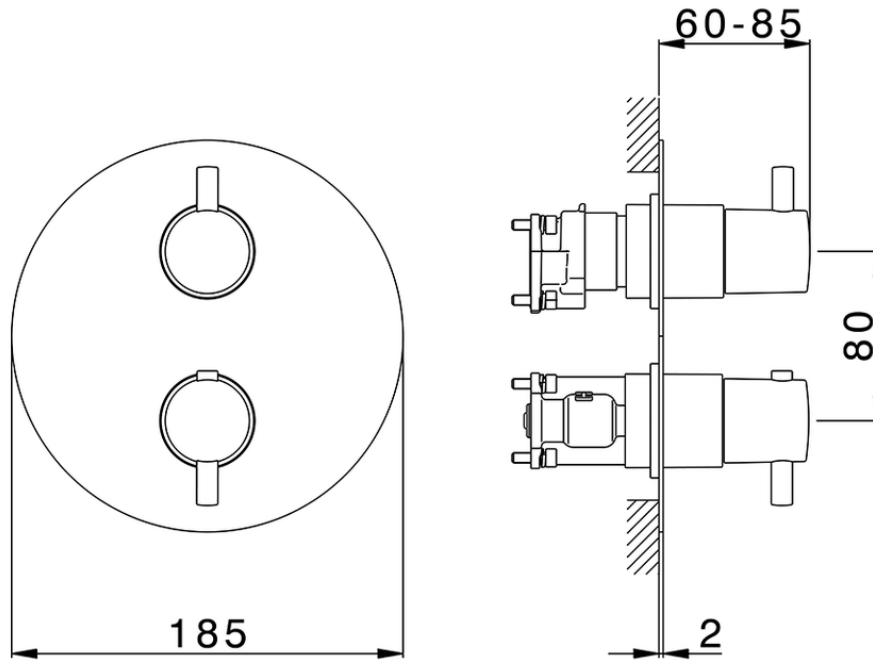

Exposed part for Thermostatic One Box Valve TRATTO EVO_TV0BT030

TV0BT030

<https://en.huberitalia.com/exposed-part-for-thermostatic-one-box-valve-tratto-evo-tv0bt030>

ZB00B031

<https://en.huberitalia.com/one-box-universal-concealed-part-one-box-zb00b031>