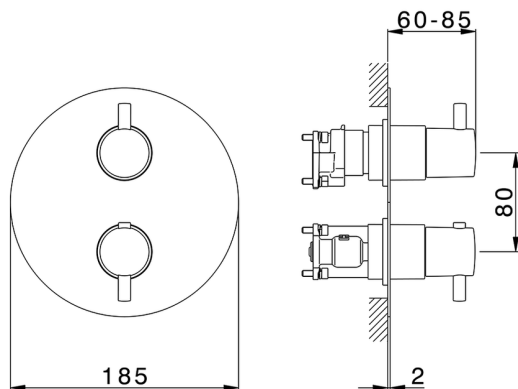

Exposed part for Thermostatic One Box Valve TRATTO EVO_TV0BT030

MODEL **TV0BT030**

Exposed part for Thermostatic One Box Valve, with 1-2-3 outlet deviasstop, Minimum depth of installation: 67 mm, without concealed part, for items ZB00B030-ZB00B031

AVAILABLE FINISHINGS

CHARACTERISTICS

Cartridge Spare Parts **24.04A.PP**

8x20 Plus P Thermostatic Valve

Installation **Concealed**

Required concealed parts **ZB00B031**

ZB00B030

DeviaStop