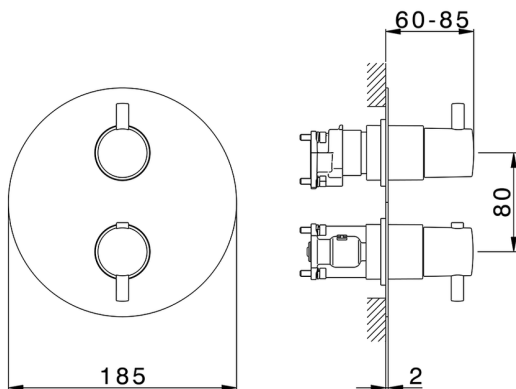

Exposed part for Thermostatic One Box Valve TRATTO EVO_TV0BT030

MODEL **TV0BT030**

Exposed part for Thermostatic One Box Valve, with 1-2-3 outlet deviasstop, Minimum depth of installation: 67 mm, without concealed part, for items ZB00B030-ZB00B031

AVAILABLE FINISHINGS

CHARACTERISTICS

Cartridge Spare Parts **24.04A.PP**

8x20 Plus P Thermostatic Valve

Installation **Concealed**

Required concealed parts **ZB00B031**

ZB00B030

DeviaStop