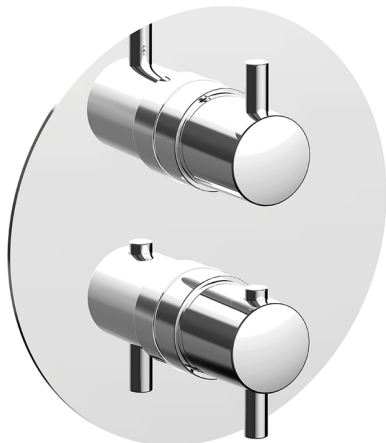

Exposed part for Thermostatic One Box Valve TRATTO EVO_TV0BT030

MODEL **TV0BT030**

Exposed part for Thermostatic One Box Valve, with 1-2-3 outlet deviasstop, Minimum depth of installation: 67 mm, without concealed part, for items ZB00B030-ZB00B031

AVAILABLE FINISHINGS

CHARACTERISTICS

Cartridge Spare Parts **24.04A.PP**

8x20 Plus P Thermostatic Valve

Installation **Concealed**

Required concealed parts **ZB00B031**

ZB00B030

DeviaStop

The Huber Devia Stop technology allows to adjust the water flow and to direct it to the selected output point (overhead soaker, hand shower, etc).

Thermostatic

The Huber thermostatic is your personal water manager, helping you to handle, control and save water and energy.

One Box Universal Concealed Part ONE BOX_ZB00B031

MODEL **ZB00B031**

One Box Universal Concealed Part, for 1 or 2 or 3 outlet thermostatic or single lever, without trim kit, with noise reducers, with sealing gasket