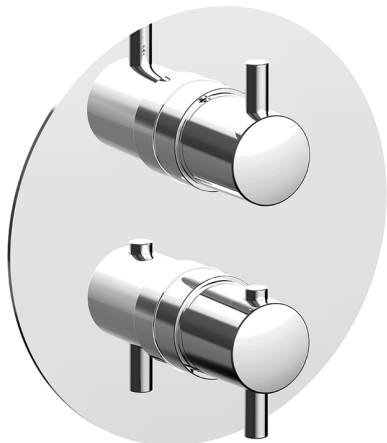

Exposed part for Thermostatic One Box Valve TRATTO EVO_TV0BT030

MODEL **TV0BT030**

Exposed part for Thermostatic One Box Valve, with 1-2-3 outlet deviasstop, Minimum depth of installation: 67 mm, without concealed part, for items ZB00B030-ZB00B031

AVAILABLE FINISHINGS

CHARACTERISTICS

Cartridge Spare Parts **24.04A.PP**

8x20 Plus P Thermostatic Valve

Installation **Concealed**

Required concealed parts **ZB00B031**

ZB00B030

DeviaStop

The Huber Devia Stop technology allows to adjust the water flow and to direct it to the selected output point (overhead soaker, hand shower, etc).

Thermostatic

The Huber thermostatic is your personal water manager, helping you to handle, control and save water and energy.

One Box Universal Concealed Part ONE BOX_ZB00B031

MODEL **ZB00B031**

One Box Universal Concealed Part, for 1 or 2 or 3 outlet thermostatic or single lever, without trim kit, with noise reducers, with sealing gasket