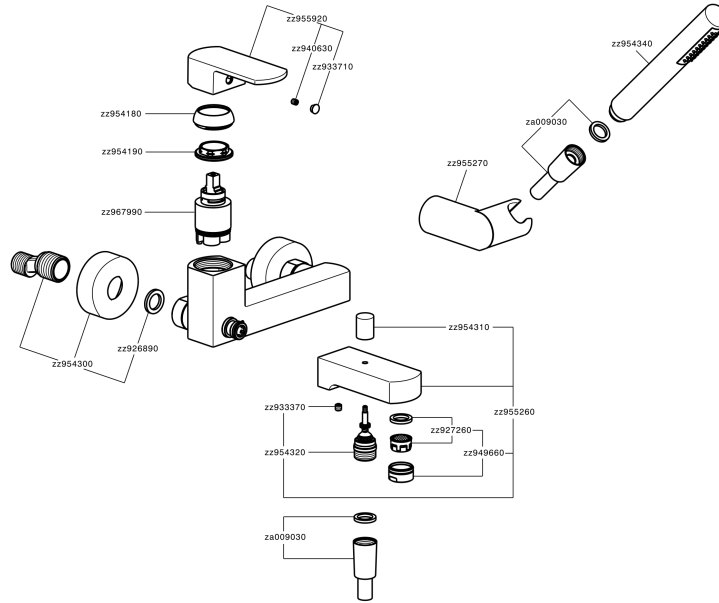

Single lever bath mixer, with shower set DADO_DD000120

MODEL **DD000120**

Single lever bath mixer, with shower set, wall mounted adjustable handshower bracket, D.26 mm ABS minimalistic one spray handshower, 150 cm SUPREME smooth flexible hose

AVAILABLE FINISHINGS

-  **21** 21 Chrome
-  **2B** 2B Polished Nickel
-  **2F** 2F Brushed Nickel
-  **40** 40 Matt Black
-  **4Q** 4Q Matt White

CHARACTERISTICS

Cartridge Spare Parts **ZZ96799000**
35 mm Cartridge

Single lever bath mixer, with shower set DADO_DD000120

DD000120

<https://en.huberitalia.com/single-lever-bath-mixer-with-shower-set-dado-dd000120>

2024-11-22