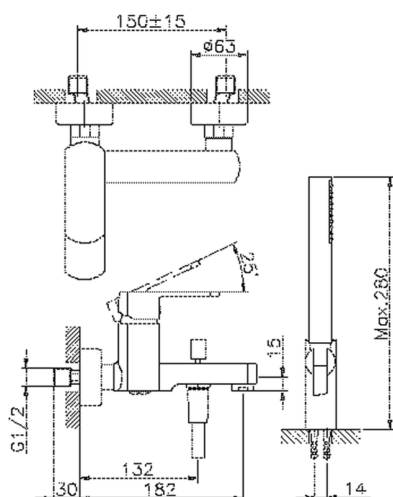

Single lever bath mixer, with shower set DADO_DD000120

MODEL **DD000120**

Single lever bath mixer, with shower set, wall mounted adjustable handshower bracket, D.26 mm ABS minimalistic one spray handshower, 150 cm SUPREME smooth flexible hose

AVAILABLE FINISHINGS

-  **21** 21 Chrome
-  **2B** 2B Polished Nickel
-  **2F** 2F Brushed Nickel
-  **40** 40 Matt Black
-  **4Q** 4Q Matt White

CHARACTERISTICS

Cartridge Spare Parts **ZZ96799000**
35 mm Cartridge

Single lever bath mixer, with shower set DADO_DD000120

DD000120

<https://en.huberitalia.com/single-lever-bath-mixer-with-shower-set-dado-dd000120>

2024-11-22