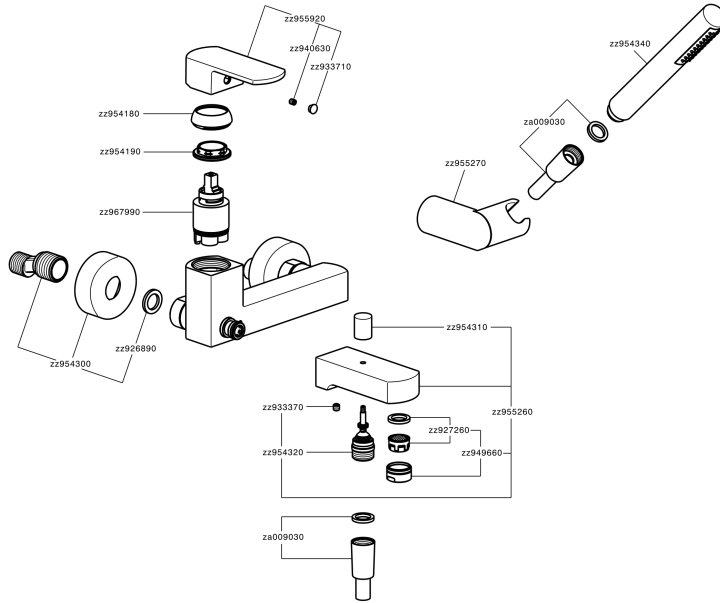

Single lever bath mixer, with shower set DADO_DD000120

MODEL **DD000120**

Single lever bath mixer, with shower set, wall mounted adjustable handshower bracket, D.26 mm ABS minimalistic one spray handshower, 150 cm SUPREME smooth flexible hose

AVAILABLE FINISHINGS

- 
21 21 Chrome
- 
2B 2B Polished Nickel
- 
2F 2F Brushed Nickel
- 
40 40 Matt Black
- 
4Q 4Q Matt White

CHARACTERISTICS

Cartridge Spare Parts **ZZ96799000**

35 mm Cartridge

Single lever bath mixer, with shower set DADO_DD000120

DD000120

<https://en.huberitalia.com/single-lever-bath-mixer-with-shower-set-dado-dd000120>

2024-11-21