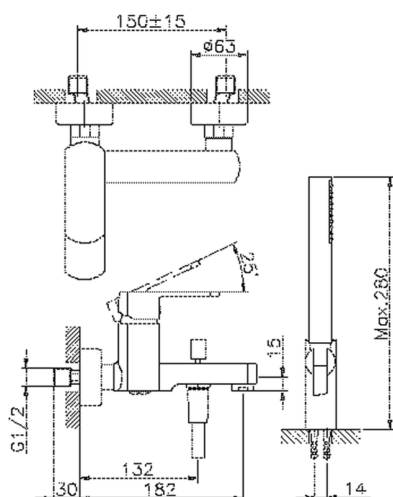

Single lever bath mixer, with shower set DADO_DD000120

MODEL **DD000120**

Single lever bath mixer, with shower set, wall mounted adjustable handshower bracket, D.26 mm ABS minimalistic one spray handshower, 150 cm SUPREME smooth flexible hose

AVAILABLE FINISHINGS

- 
21 21 Chrome
- 
2B 2B Polished Nickel
- 
2F 2F Brushed Nickel
- 
40 40 Matt Black
- 
4Q 4Q Matt White

CHARACTERISTICS

Cartridge Spare Parts **ZZ96799000**

35 mm Cartridge

Single lever bath mixer, with shower set DADO_DD000120

DD000120

<https://en.huberitalia.com/single-lever-bath-mixer-with-shower-set-dado-dd000120>

2024-11-21