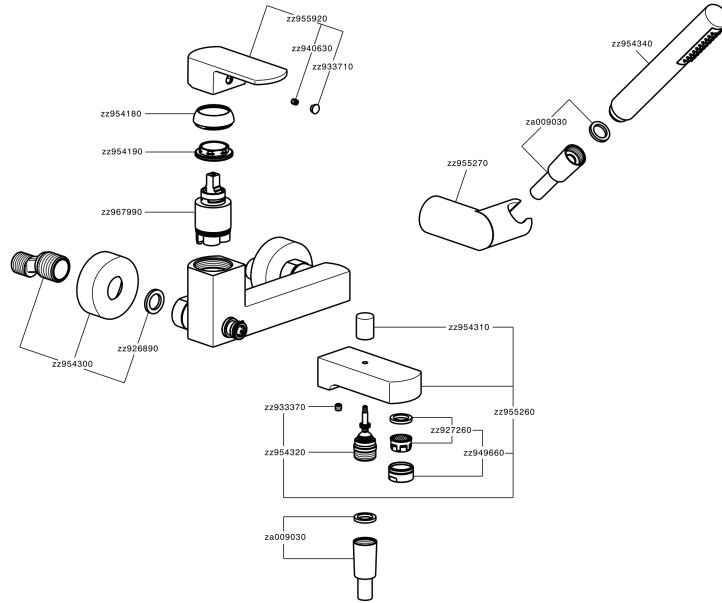

Single lever bath mixer, with shower set DADO_DD000120

MODEL **DD000120**

Single lever bath mixer, with shower set, wall mounted adjustable handshower bracket, D.26 mm ABS minimalistic one spray handshower, 150 cm SUPREME smooth flexible hose

AVAILABLE FINISHINGS

- 
21 21 Chrome
- 
2B 2B Polished Nickel
- 
2F 2F Brushed Nickel
- 
40 40 Matt Black
- 
4Q 4Q Matt White

CHARACTERISTICS

Cartridge Spare Parts **ZZ96799000**
35 mm Cartridge

Single lever bath mixer, with shower set DADO_DD000120

DD000120

<https://en.huberitalia.com/single-lever-bath-mixer-with-shower-set-dado-dd000120>

2024-11-25