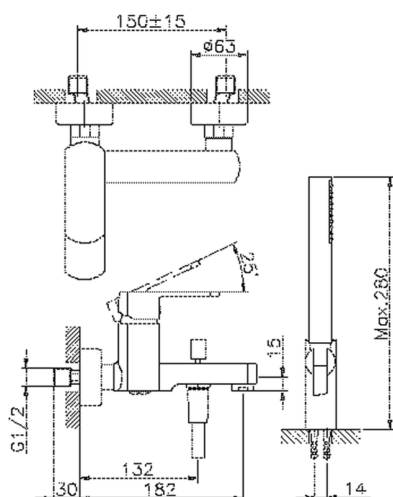

Single lever bath mixer, with shower set DADO_DD000120

MODEL **DD000120**

Single lever bath mixer, with shower set, wall mounted adjustable handshower bracket, D.26 mm ABS minimalistic one spray handshower, 150 cm SUPREME smooth flexible hose

AVAILABLE FINISHINGS

- 
21 21 Chrome
- 
2B 2B Polished Nickel
- 
2F 2F Brushed Nickel
- 
40 40 Matt Black
- 
4Q 4Q Matt White

CHARACTERISTICS

Cartridge Spare Parts **ZZ96799000**
35 mm Cartridge

Single lever bath mixer, with shower set DADO_DD000120

DD000120

<https://en.huberitalia.com/single-lever-bath-mixer-with-shower-set-dado-dd000120>

2024-11-25