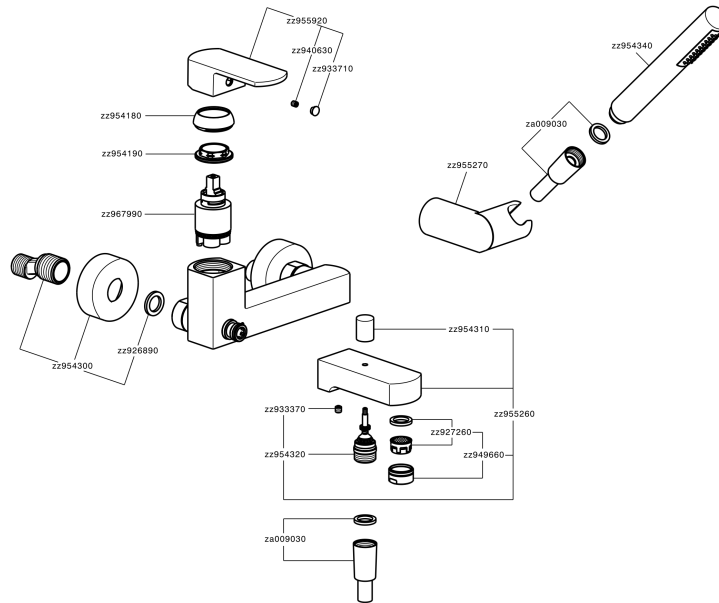

## Single lever bath mixer, with shower set DADO\_DD000120

MODEL **DD000120**

Single lever bath mixer, with shower set, wall mounted adjustable handshower bracket, D.26 mm ABS minimalistic one spray handshower, 150 cm SUPREME smooth flexible hose

### CHARACTERISTICS

Cartridge Spare Parts **ZZ96799000**

**35 mm Cartridge**

## Single lever bath mixer, with shower set DADO\_DD000120

DD000120

<https://en.huberitalia.com/single-lever-bath-mixer-with-shower-set-dado-dd000120>

2024-11-21