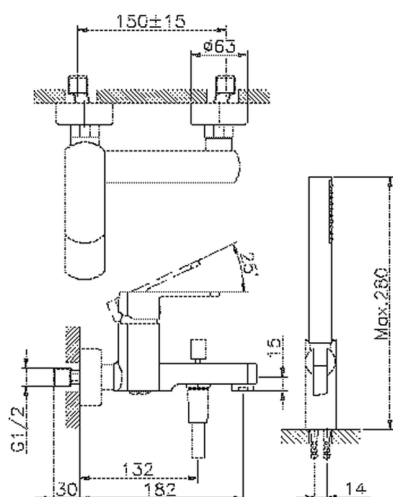

## Single lever bath mixer, with shower set DADO\_DD000120

MODEL **DD000120**

Single lever bath mixer, with shower set, wall mounted adjustable handshower bracket, D.26 mm ABS minimalistic one spray handshower, 150 cm SUPREME smooth flexible hose

### CHARACTERISTICS

Cartridge Spare Parts **ZZ96799000**

**35 mm Cartridge**