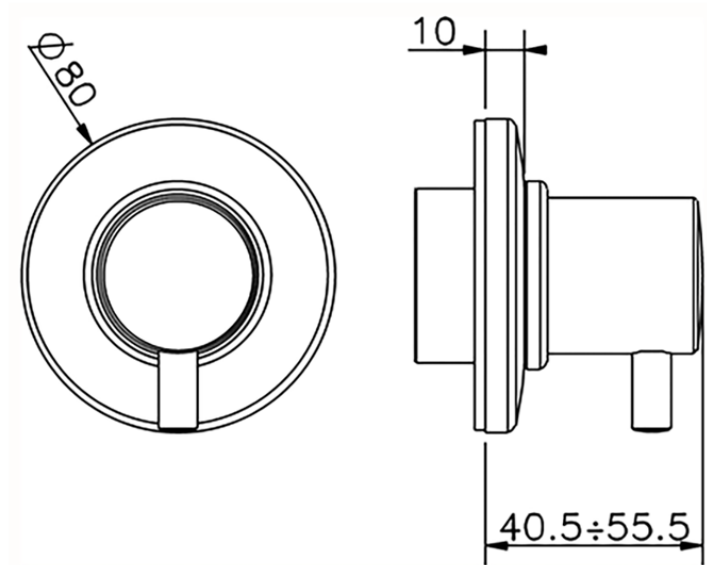

Stopvalve exposed part TRATTO EVO_TV003310

TV003310

<https://en.huberitalia.com/stopvalve-exposed-part-tratto-evo-tv003310>

2026-04-08