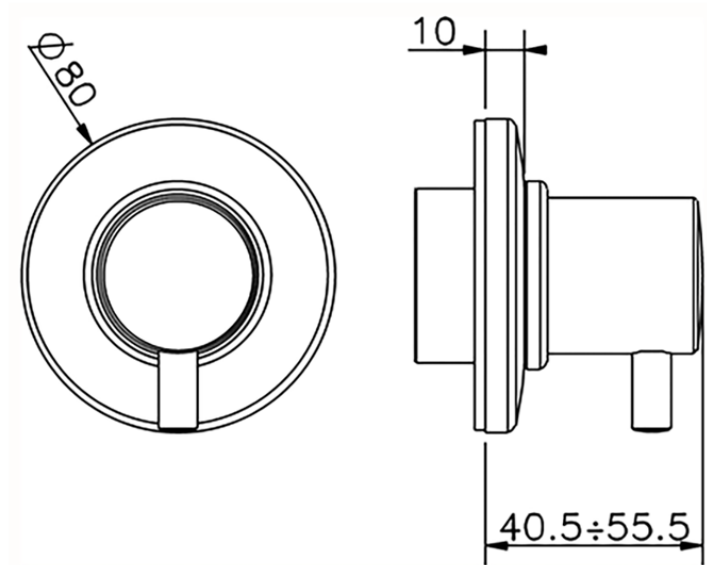

Stopvalve exposed part TRATTO EVO_TV003310

TV003310

<https://en.huberitalia.com/stopvalve-exposed-part-tratto-evo-tv003310>

2026-06-07