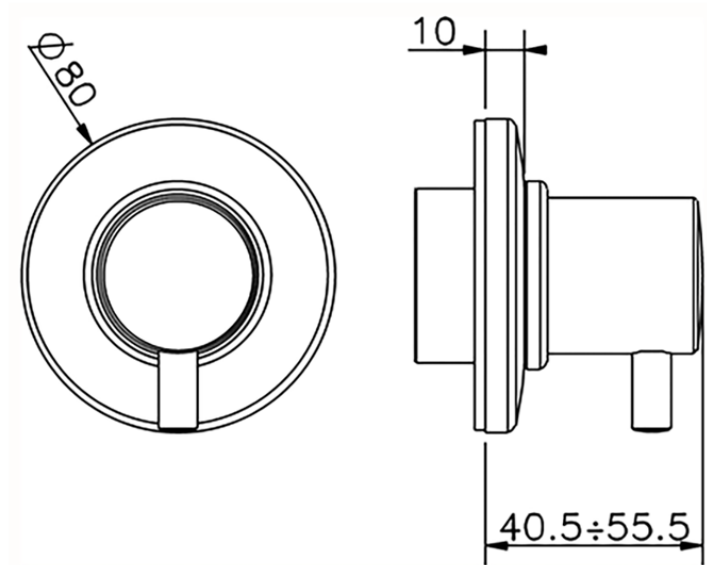

## Stopvalve exposed part TRATTO EVO\_TV003310

TV003310

<https://en.huberitalia.com/stopvalve-exposed-part-tratto-evo-tv003310>

2026-06-28