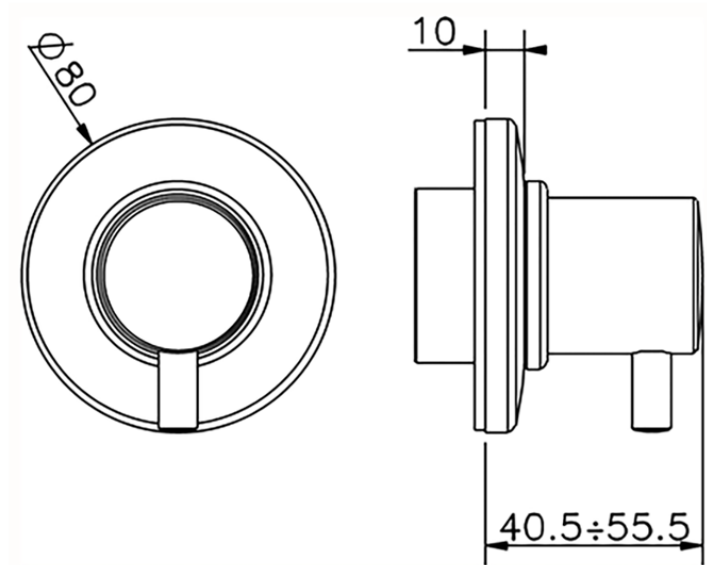

## Stopvalve exposed part TRATTO EVO\_TV003310

TV003310

<https://en.huberitalia.com/stopvalve-exposed-part-tratto-evo-tv003310>

2026-04-06