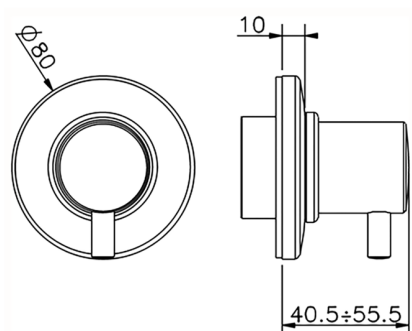

2026-04-06