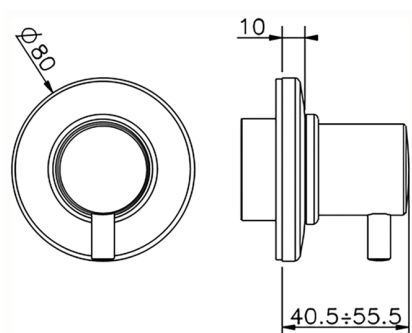

2026-04-09