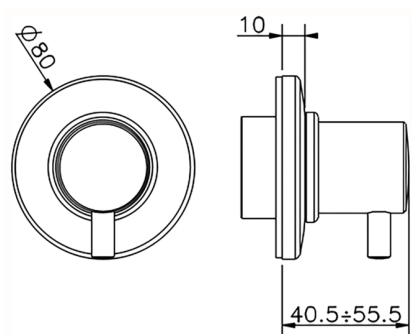

2026-06-07