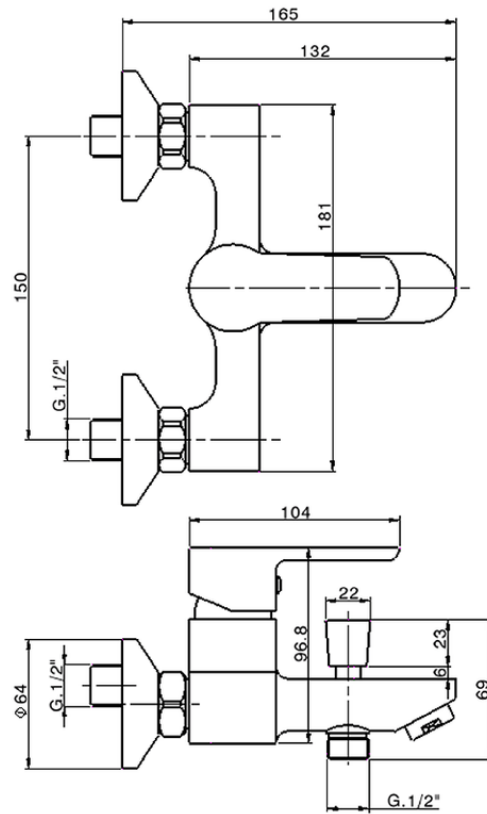

## Single lever bath mixer SATURNO\_SN000134

SN000134

<https://en.huberitalia.com/single-lever-bath-mixer-saturno-sn000134>

2026-04-06