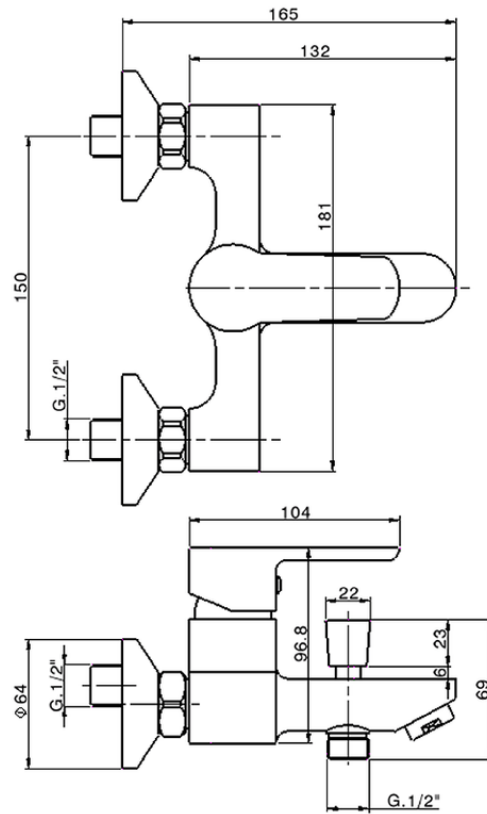

Single lever bath mixer SATURNO_SN000134

SN000134

<https://en.huberitalia.com/single-lever-bath-mixer-saturno-sn000134>

2026-06-27