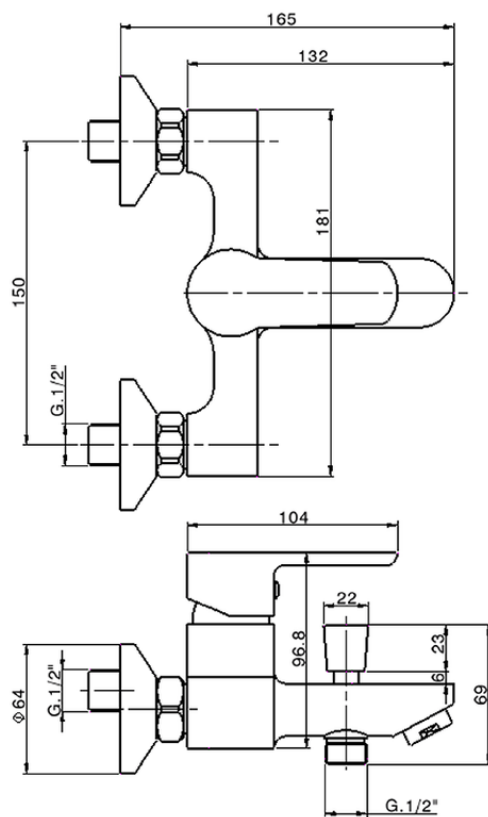

Single lever bath mixer SATURNO_SN000134

SN000134

<https://en.huberitalia.com/single-lever-bath-mixer-saturno-sn000134>

2026-04-27