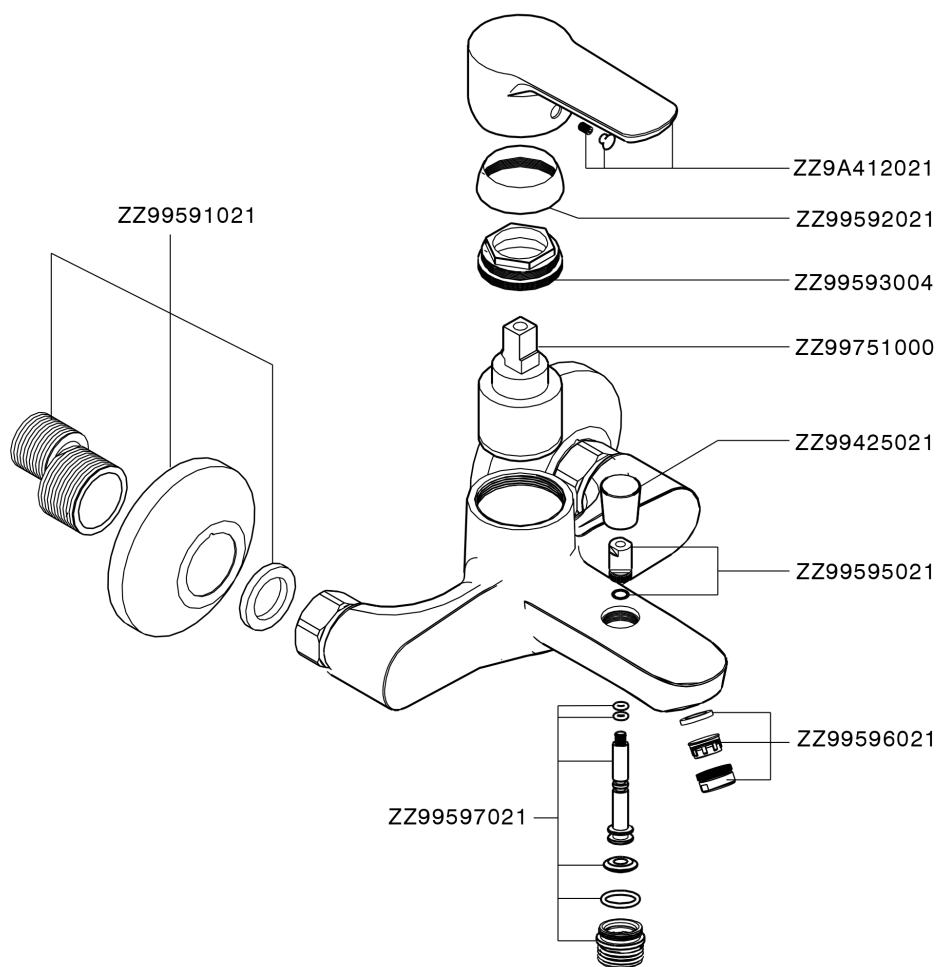

Single lever bath mixer SATURNO_SN000134

SN000134

<https://en.huberitalia.com/single-lever-bath-mixer-saturno-sn000134>

2026-06-27