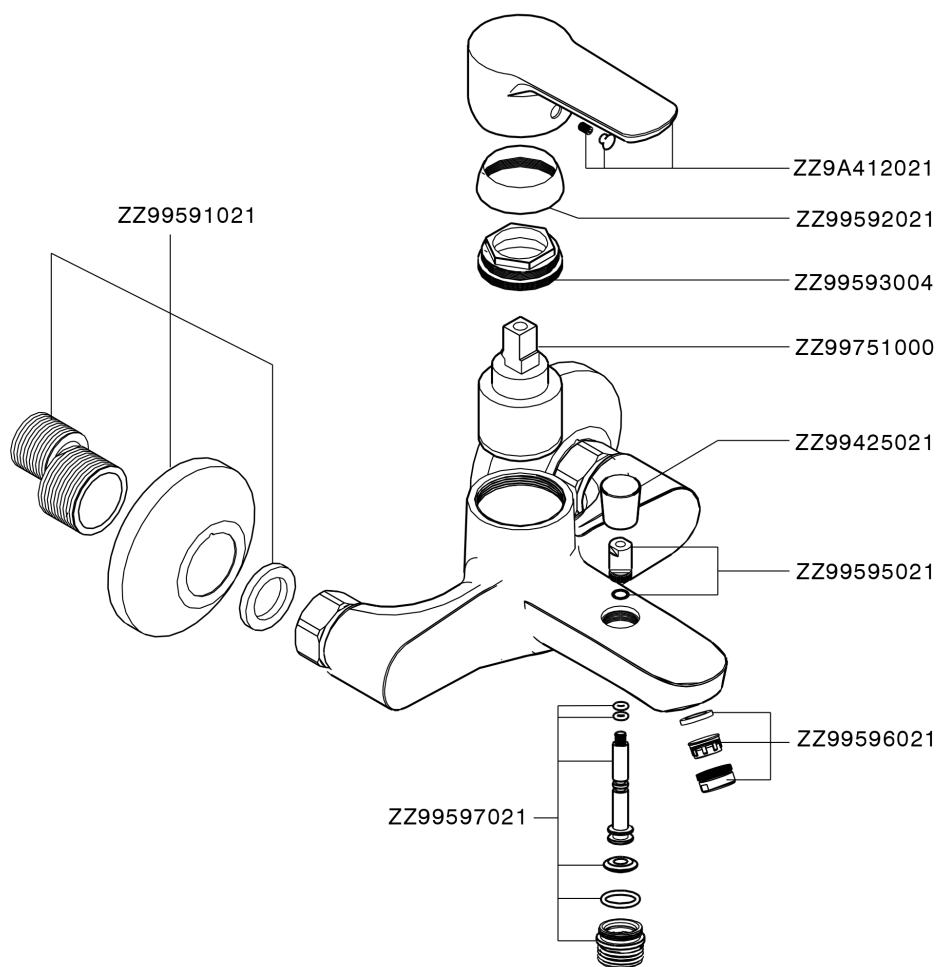

Single lever bath mixer SATURNO_SN000134

SN000134

<https://en.huberitalia.com/single-lever-bath-mixer-saturno-sn000134>

2026-06-06