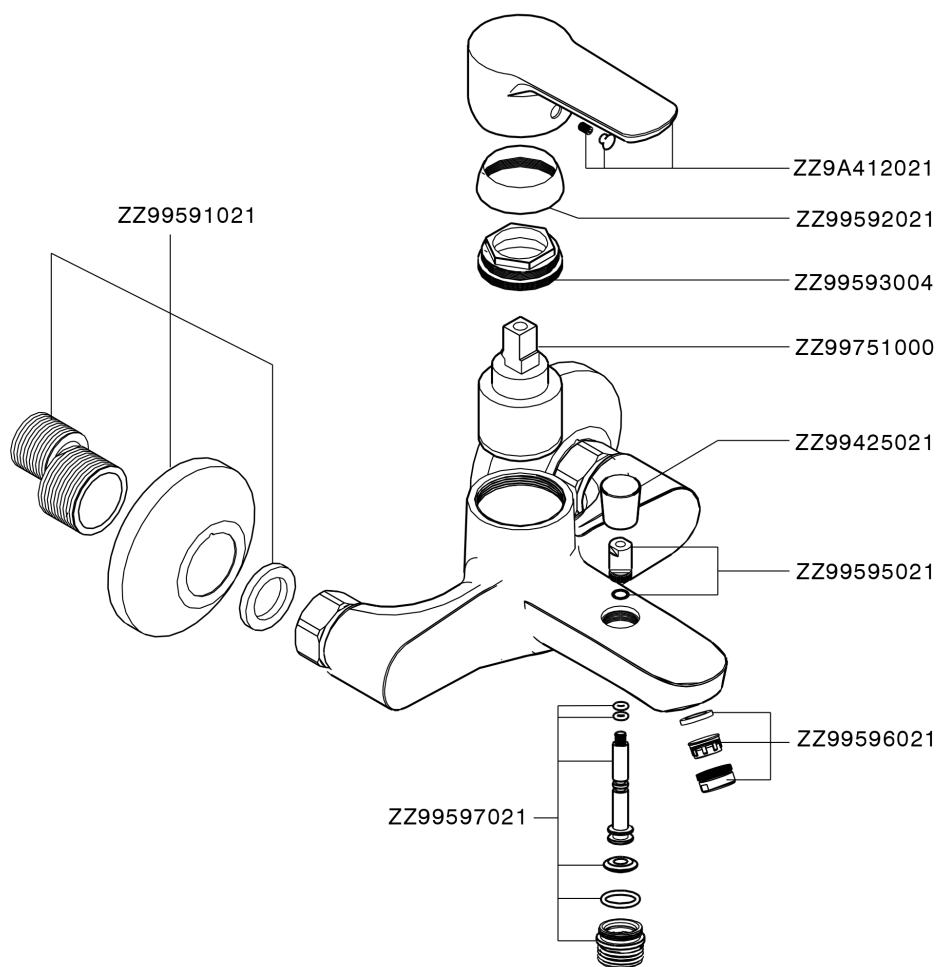

Single lever bath mixer SATURNO_SN000134

SN000134

<https://en.huberitalia.com/single-lever-bath-mixer-saturno-sn000134>

2026-04-27