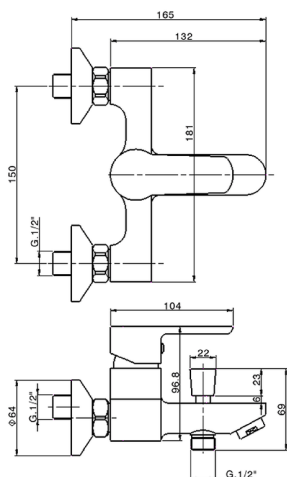

Single lever bath mixer SATURNO_SN000134

MODEL **SN000134**

Single lever bath mixer, without shower set, 1/2" M flexible connection

AVAILABLE FINISHINGS

21 21 Chrome

CHARACTERISTICS

Cartridge Spare Parts **ZZ96779000**

35 mm Cartridge

Single lever bath mixer SATURNO_SN000134

SN000134

<https://en.huberitalia.com/single-lever-bath-mixer-saturno-sn000134>

2026-06-27