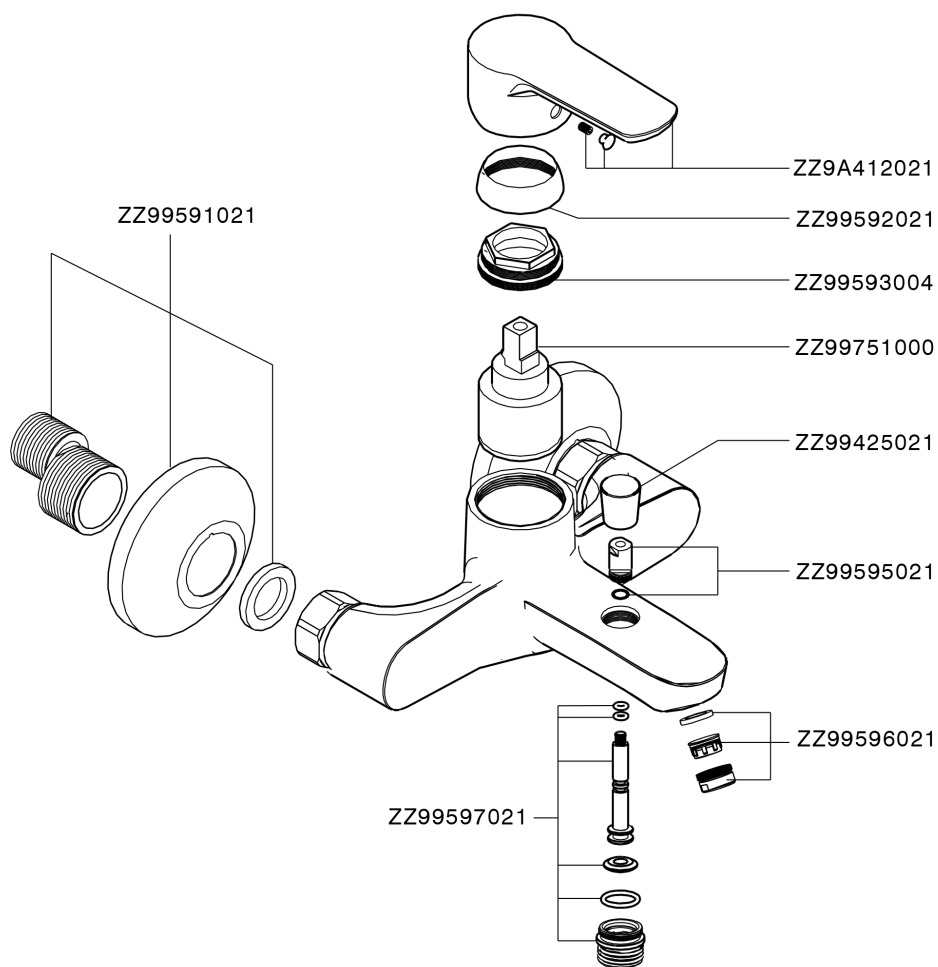

Single lever bath mixer SATURNO_SN000134

MODEL **SN000134**

Single lever bath mixer, without shower set, 1/2" M flexible connection

AVAILABLE FINISHINGS

21 21 Chrome

CHARACTERISTICS

Cartridge Spare Parts **ZZ96779000**

35 mm Cartridge

Single lever bath mixer SATURNO_SN000134

SN000134

<https://en.huberitalia.com/single-lever-bath-mixer-saturno-sn000134>

2026-04-06