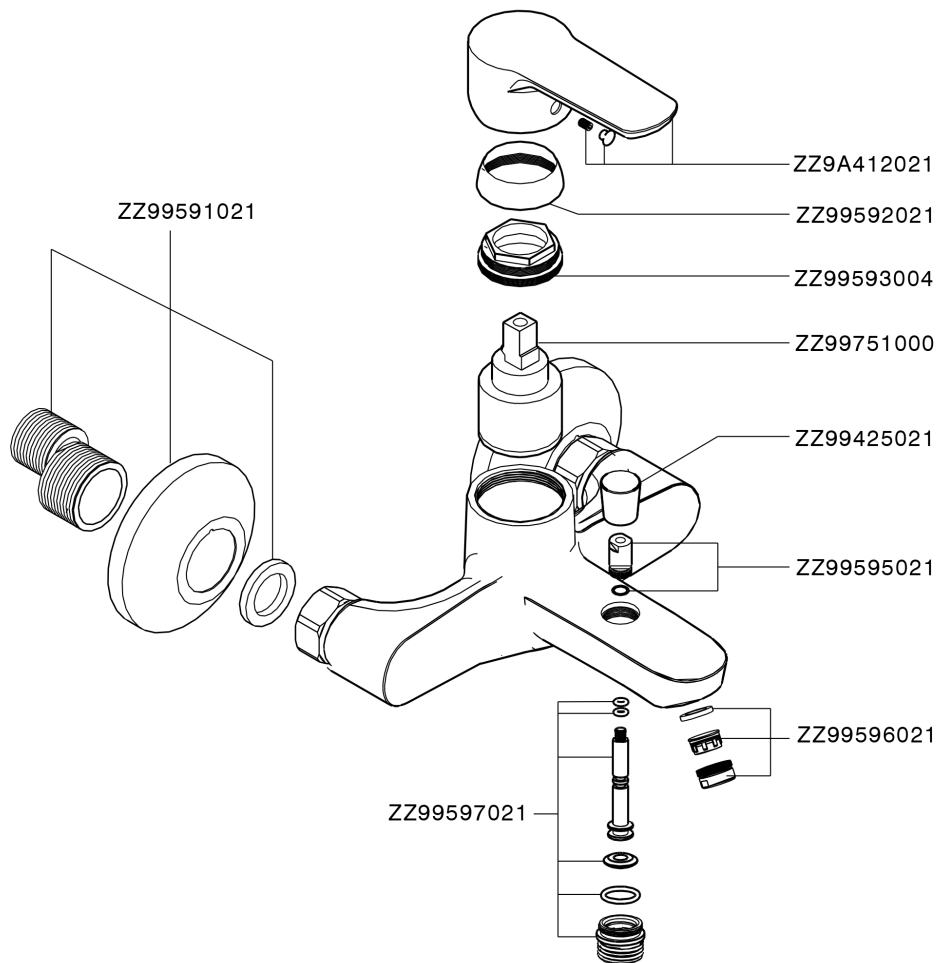

Single lever bath mixer SATURNO_SN000134

MODEL **SN000134**

Single lever bath mixer, without shower set, 1/2" M flexible connection

AVAILABLE FINISHINGS

21 21 Chrome

CHARACTERISTICS

Cartridge Spare Parts **ZZ96779000**

35 mm Cartridge

Single lever bath mixer SATURNO_SN000134

SN000134

<https://en.huberitalia.com/single-lever-bath-mixer-saturno-sn000134>

2026-04-27