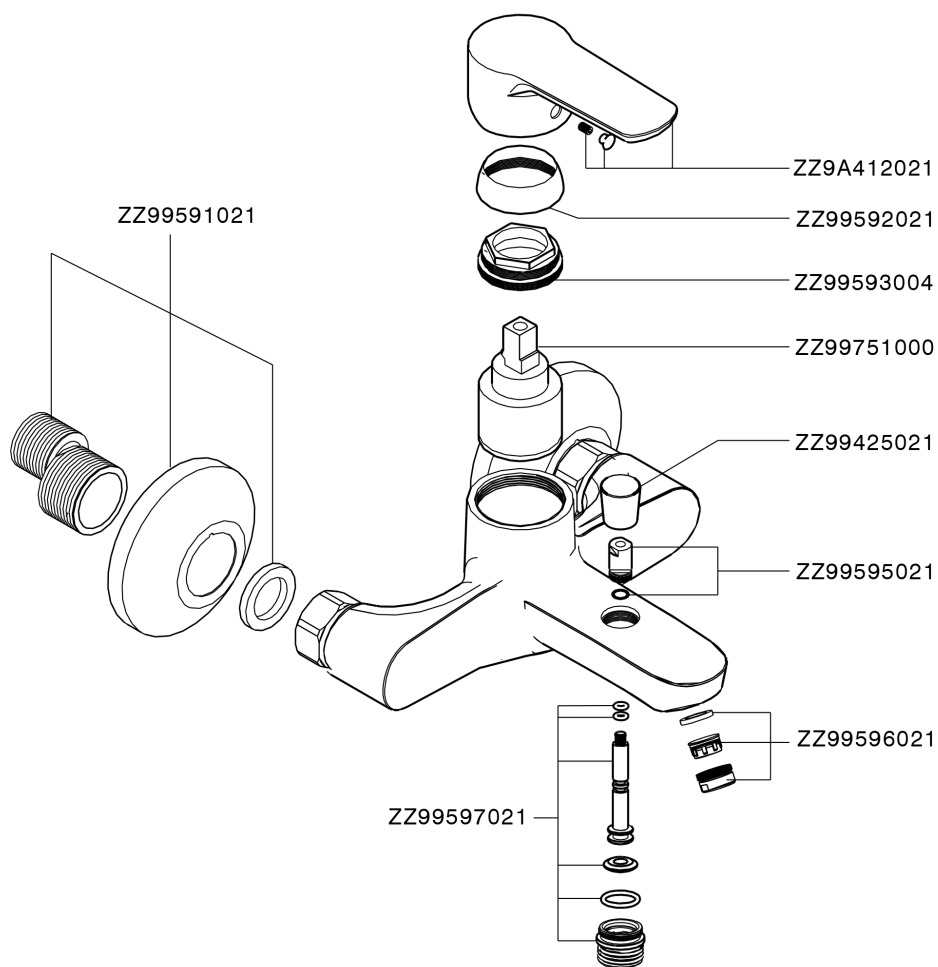

Single lever bath mixer SATURNO_SN000134

MODEL **SN000134**

Single lever bath mixer, without shower set, 1/2" M flexible connection

AVAILABLE FINISHINGS

21 21 Chrome

CHARACTERISTICS

Cartridge Spare Parts **ZZ96779000**

35 mm Cartridge

Single lever bath mixer SATURNO_SN000134

SN000134

<https://en.huberitalia.com/single-lever-bath-mixer-saturno-sn000134>

2026-06-27