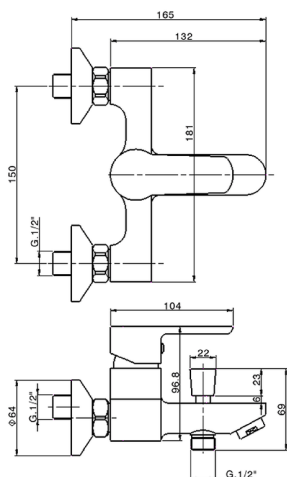

Single lever bath mixer SATURNO_SN000134

MODEL **SN000134**

Single lever bath mixer, without shower set, 1/2" M flexible connection

AVAILABLE FINISHINGS

21 21 Chrome

CHARACTERISTICS

Cartridge Spare Parts **ZZ96779000**

35 mm Cartridge

Single lever bath mixer SATURNO_SN000134

SN000134

<https://en.huberitalia.com/single-lever-bath-mixer-saturno-sn000134>

2026-04-06