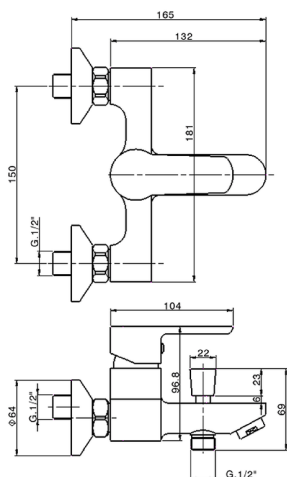

Single lever bath mixer SATURNO_SN000134

MODEL **SN000134**

Single lever bath mixer, without shower set, 1/2" M flexible connection

AVAILABLE FINISHINGS

21 21 Chrome

CHARACTERISTICS

Cartridge Spare Parts **ZZ96779000**

35 mm Cartridge

Single lever bath mixer SATURNO_SN000134

SN000134

<https://en.huberitalia.com/single-lever-bath-mixer-saturno-sn000134>

2026-04-27